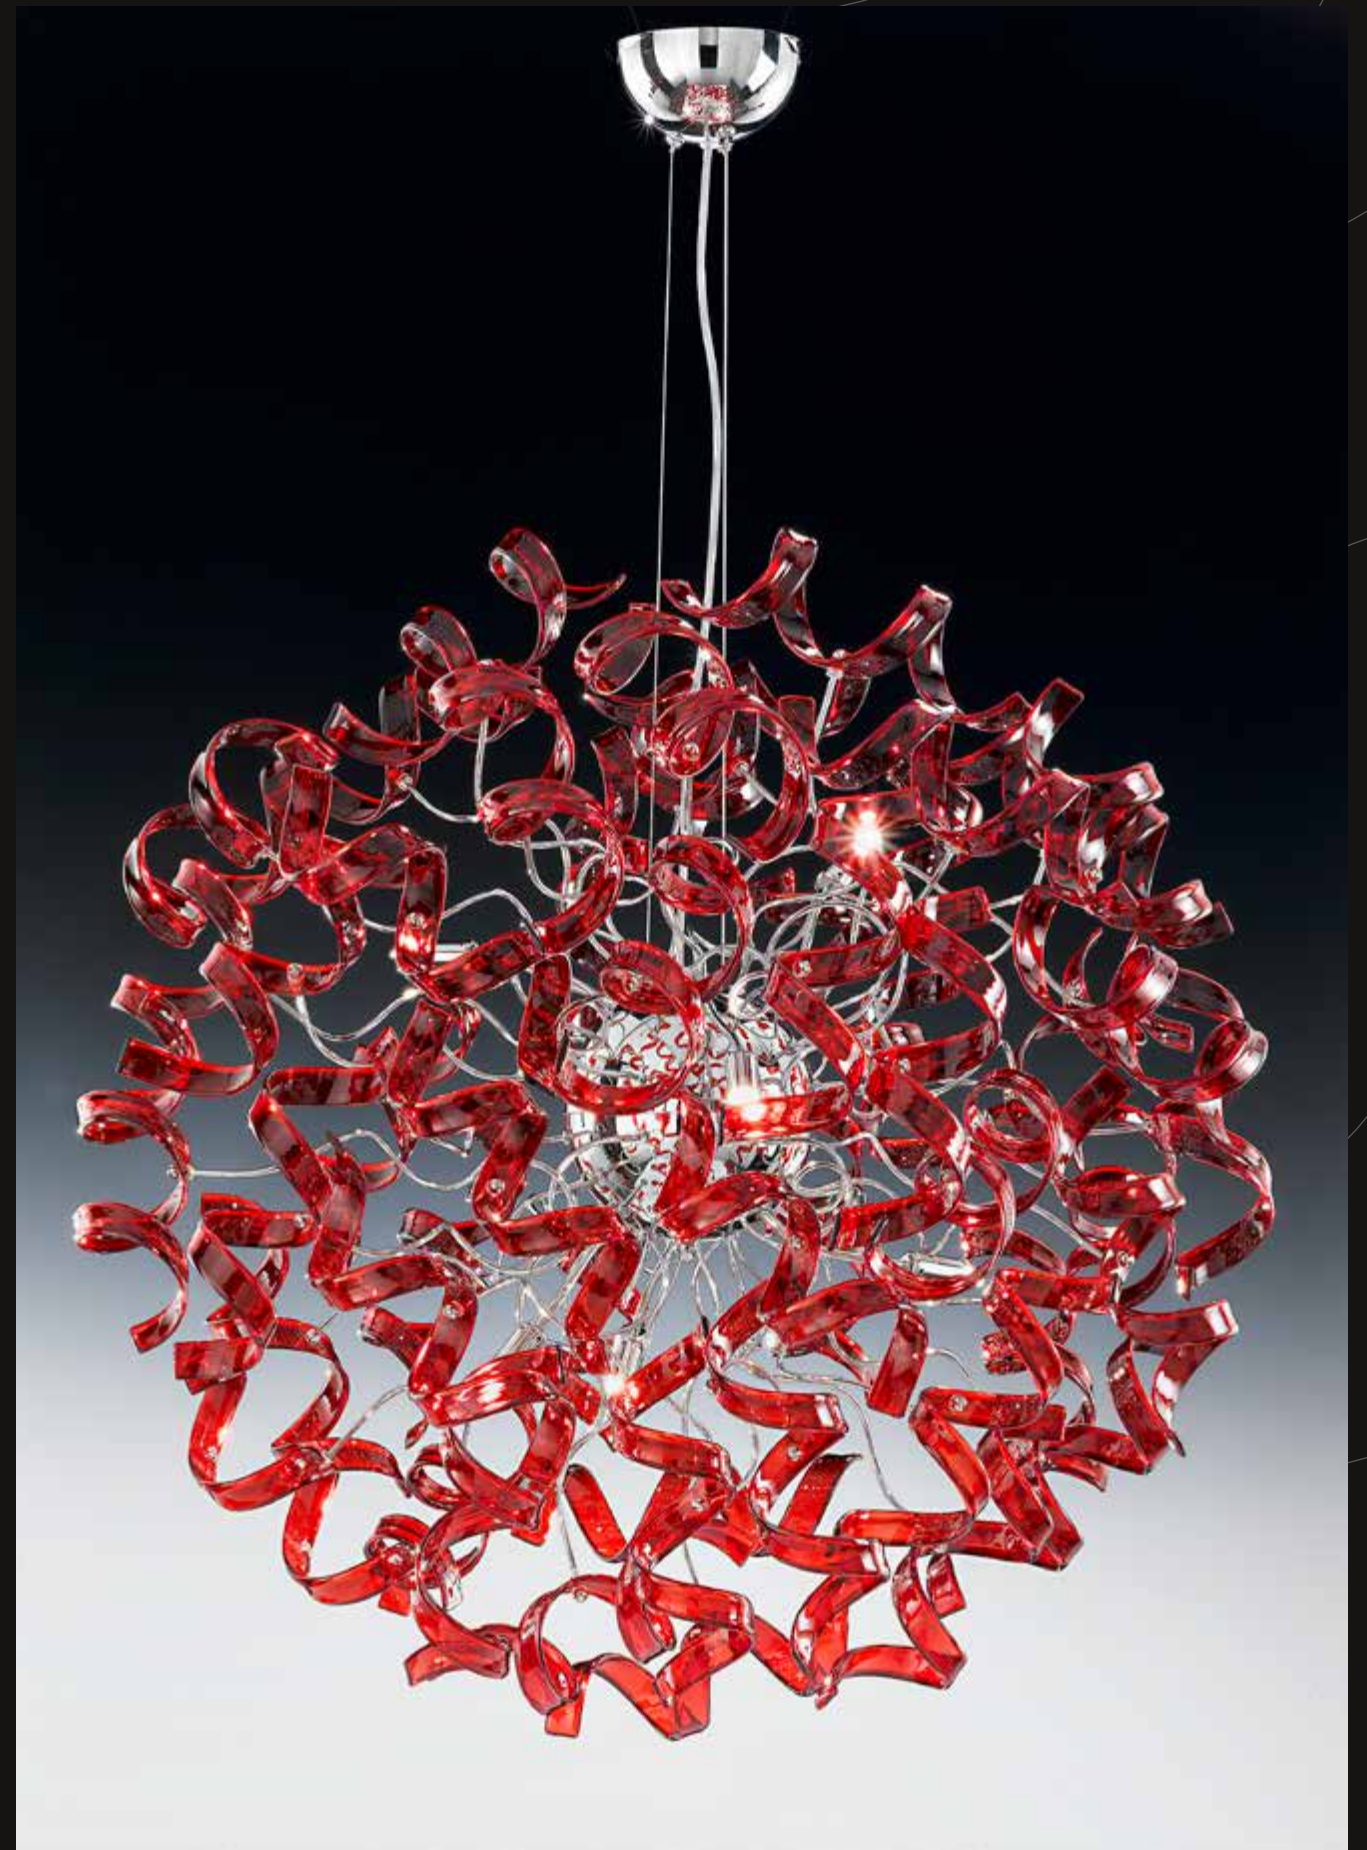

ASTRO 206.180.04 A1185P
CHERRY

Hanging lamp

Ø8x40W G9
n.48 glass elements
Ø 80 - h 160 max

Patent Pending