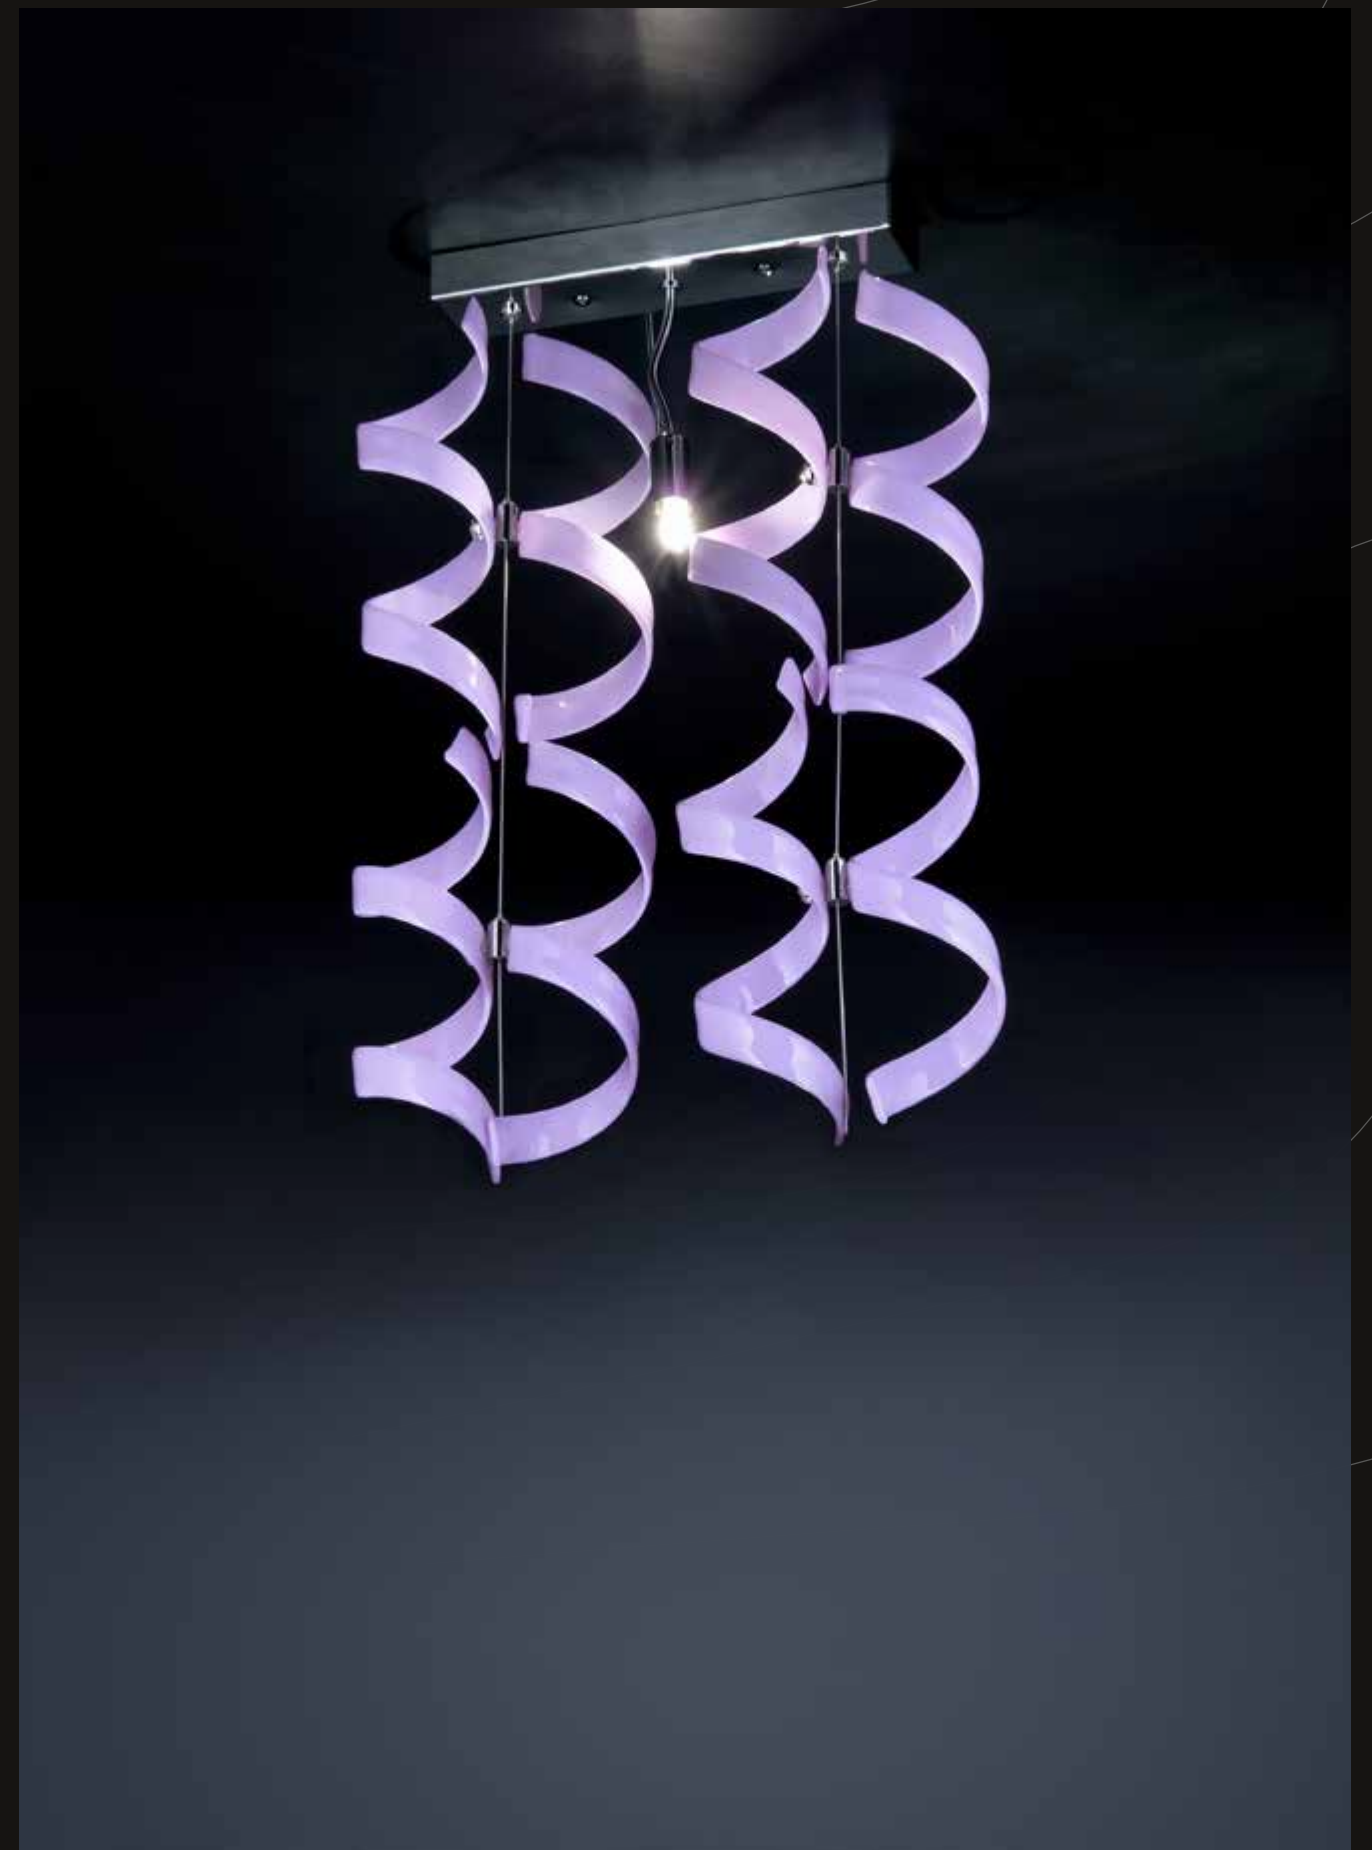

Hanging lamp | 04x40W G9
n.20 glass elements
L 90 - h 50

Patent Pending

ASTRO 206.232.01 A215P

Hanging lamp

02x40W G9
n.12 glass elements
L 50 - h 50

CRYSTAL

Patent Pending

ASTRO 206.221.05 A198P