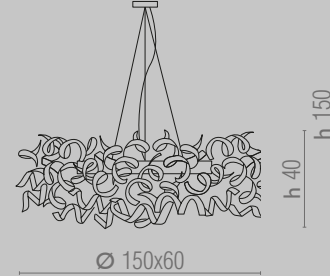

Hanging Lamp

12x40W G9 (not included)
n.60 glass elements
netto Kg 13 complete
box Kg 16 m³ 0,25

Gold	Art.