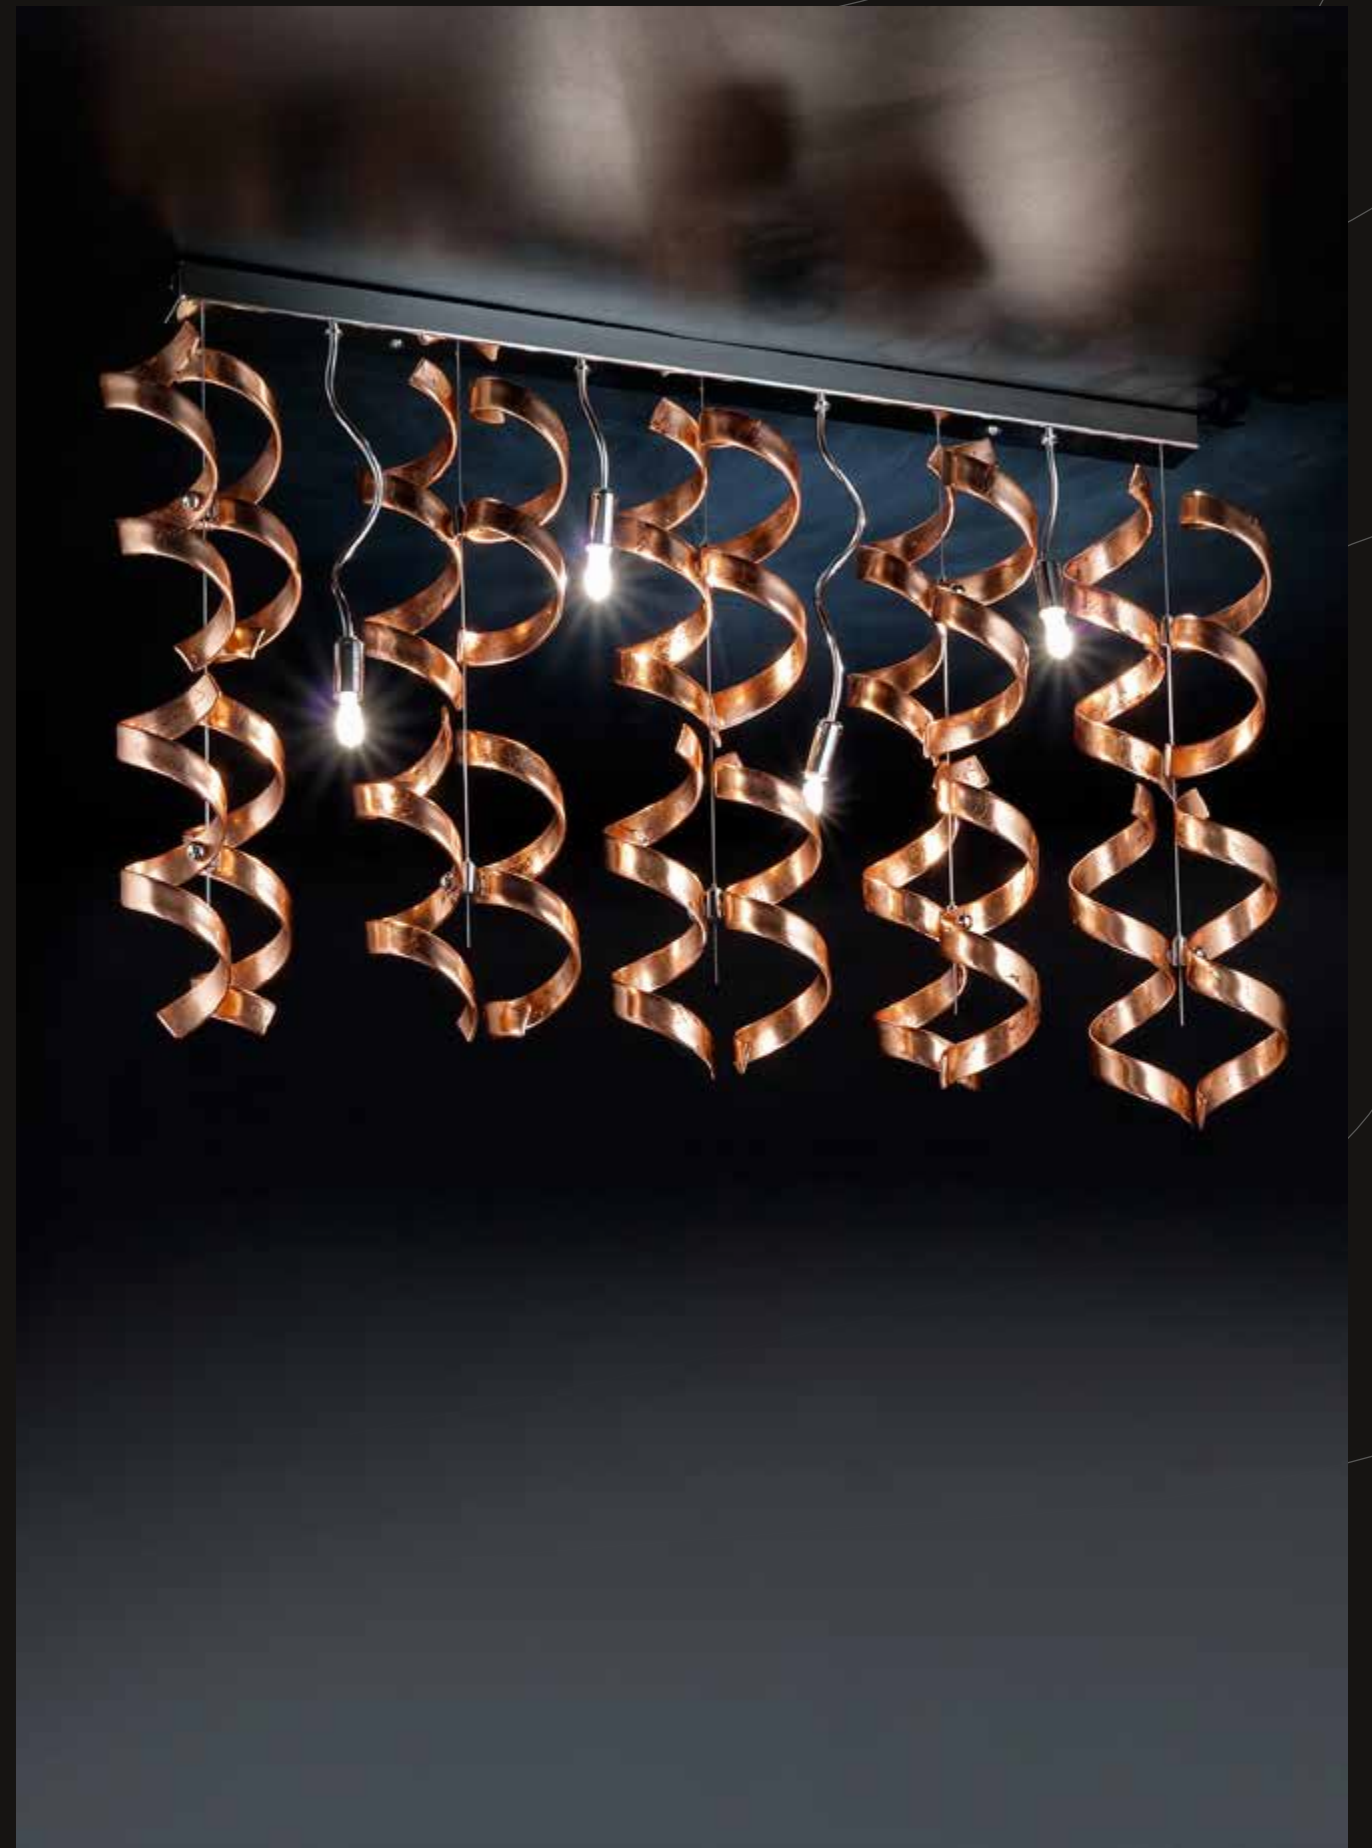

ASTRO 206.254.14 A650P
COPPER

Hanging lamp | 04x40W G9
n.20 glass elements
L 90 - h 50

Patent Pending