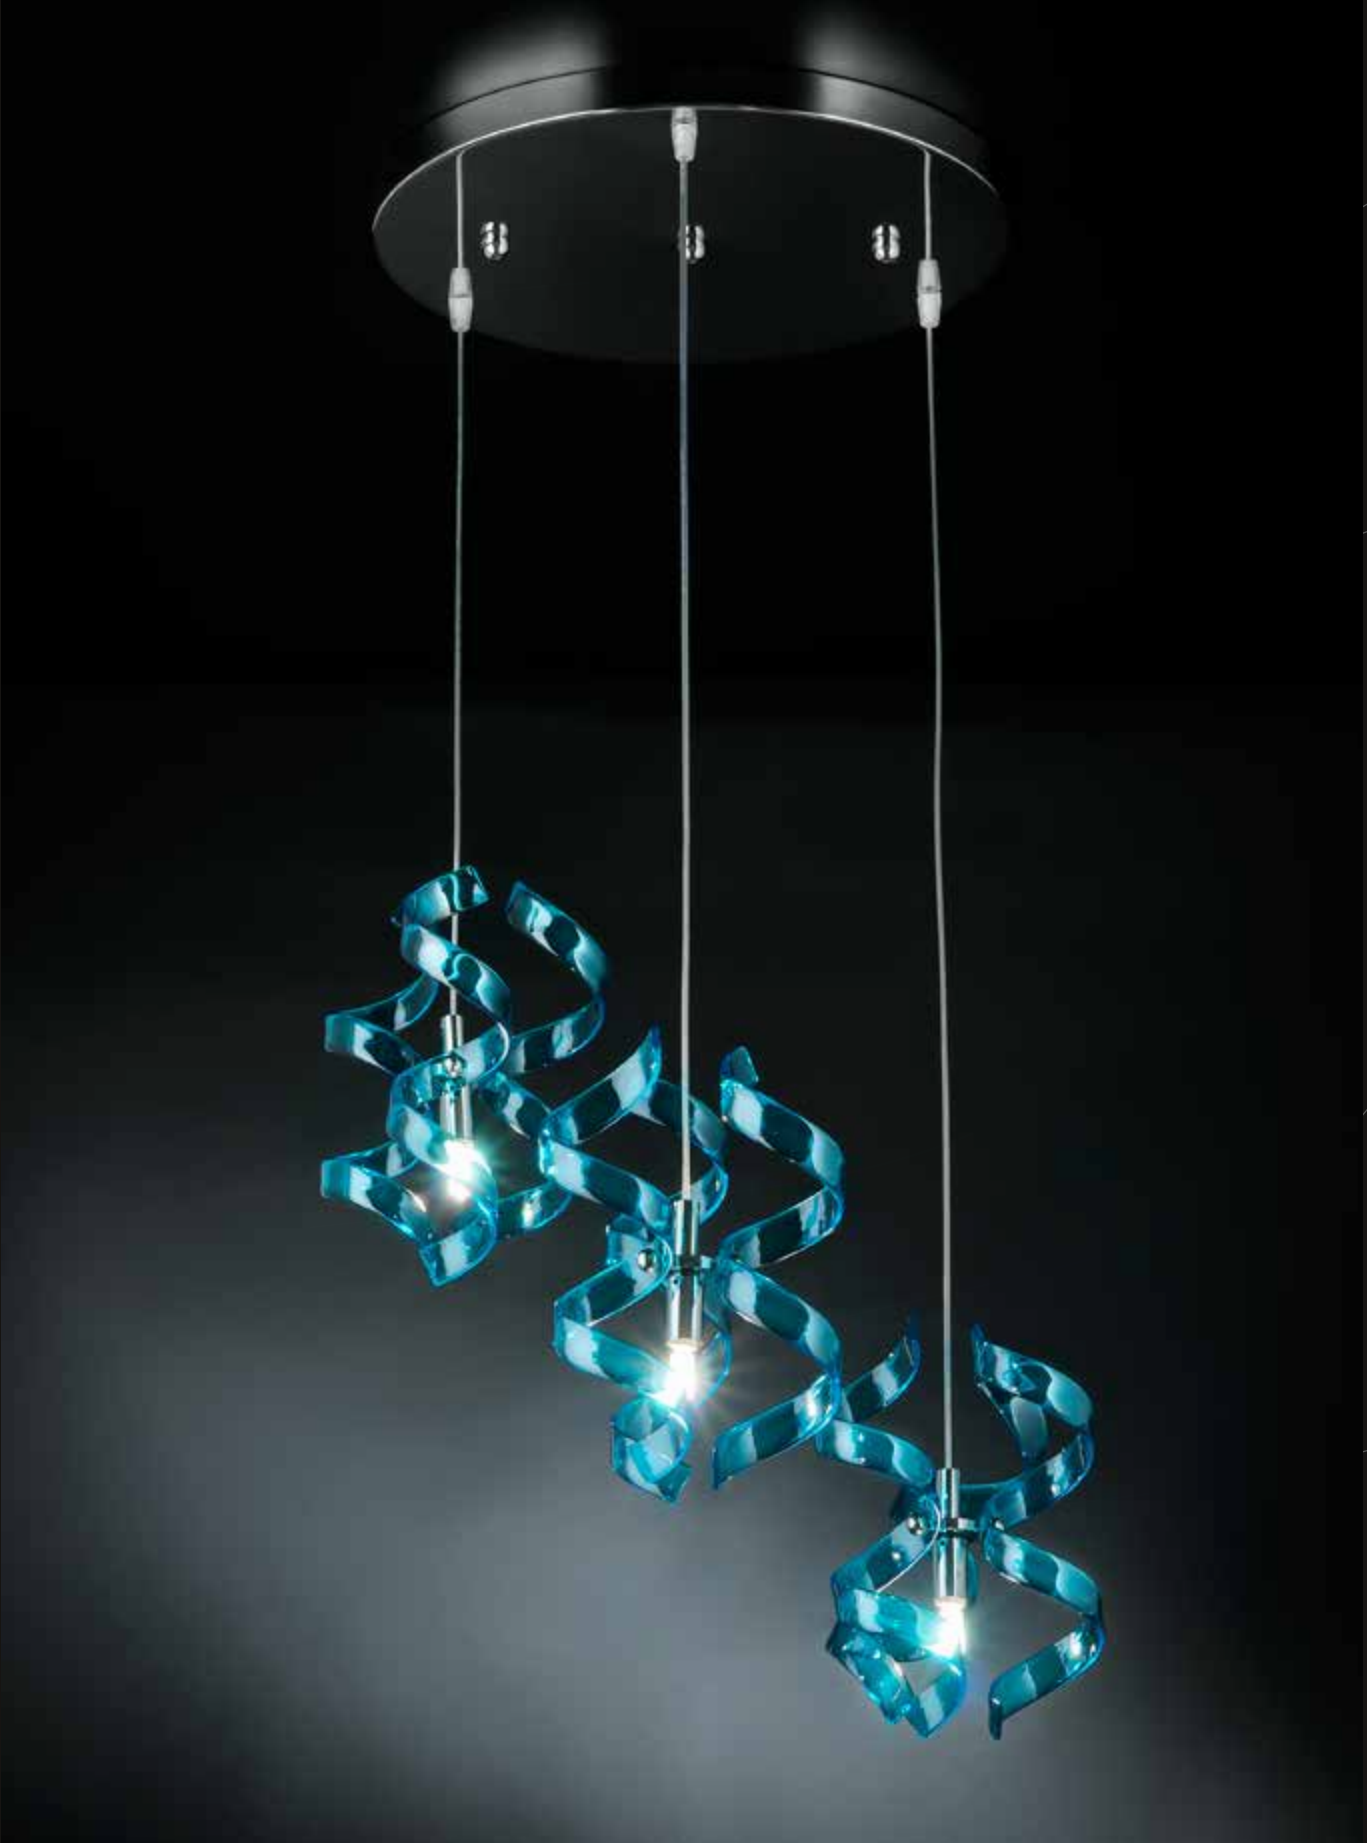

Patent Pending

ASTRO 206.511.02 A95P
WHITE

206.511.05 A95P
LILLA

206.511.01 A79P
CRYSTAL

Hanging lamp | 01x40W G9
n.03 glass elements
Ø 17 - h 100
Patent Pending

ASTRO 206.513.08 A344P

BLUE

Hanging lamp