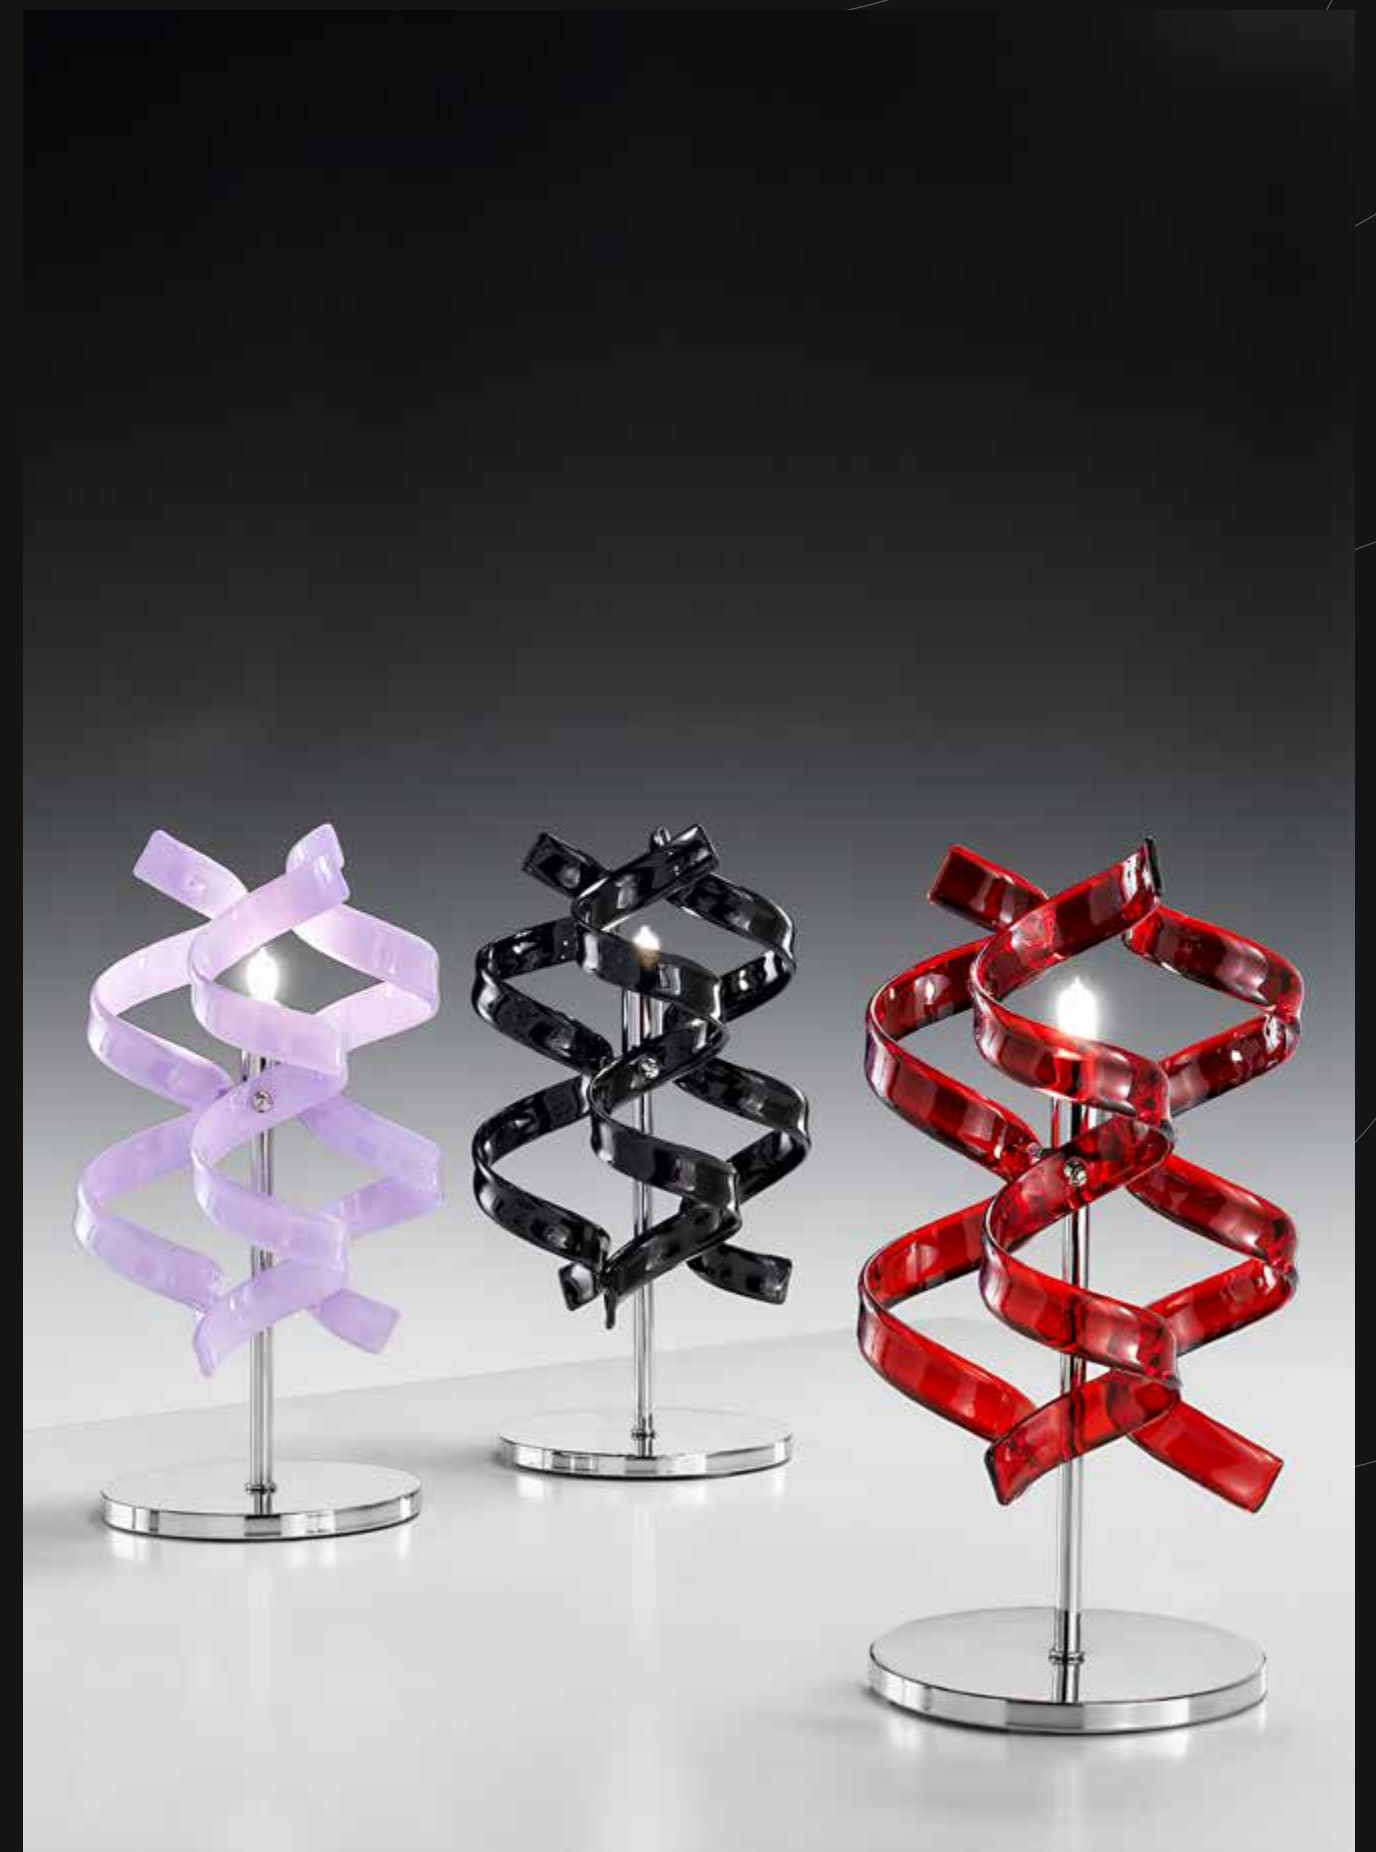

ASTRO 206.121.05. A128P

LILLA

206.121.03 A128P

BLACK

206.121.04 A128P

CHERRY

Table lamp

01x40W G9
n.03 glass elements
Ø 17 - h 34

Patent Pending