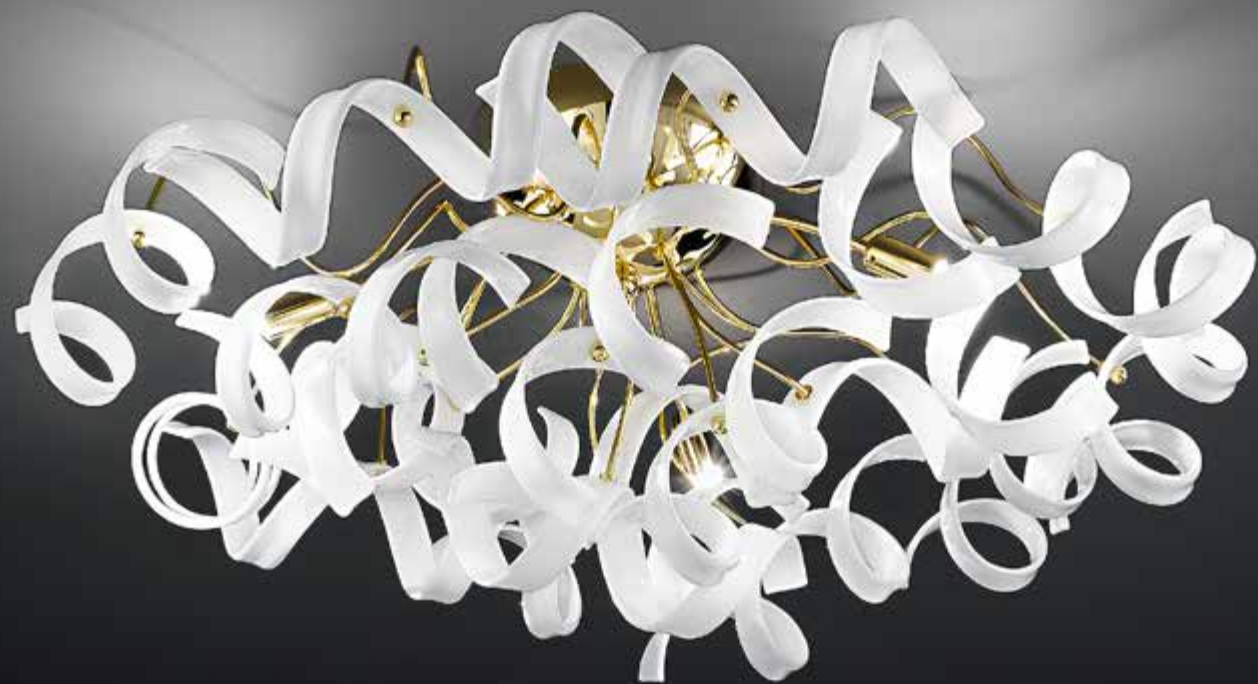

ASTRO 205.380.02 A541P

WHITE

Ceiling lamp

06x40W G9
n.18 glass elements
Ø 80 - h 30

Patent Pending