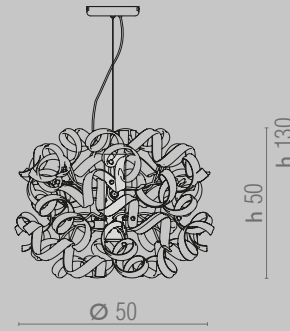

Hanging Lamp

06x40W G9 (not included)
n.24 glass elements
netto Kg 5 complete
box Kg 7 m³ 0,07

Gold	Art.		
	205.155.01	A548P	
	205.155.02	A715P	
	205.155.03	A715P	
	205.155.04	A715P	
	205.155.05	A715P	
	205.155.06	A715P	
	205.155.07	A715P	
	205.155.08	A715P	
	205.155.09	A715P	
	205.155.10	A715P	
	205.155.11	A715P	
	205.155.12	A715P	
	205.155.13	A885P	
	205.155.14	A885P	
	205.155.15	A885P	
	Multicolor	on demand	

Chrome Art.			
	206.155.01	A498P	
	206.155.02	A650P	
	206.155.03	A650P	
	206.155.04	A650P	
	206.155.05	A650P	
	206.155.06	A650P	
	206.155.07	A650P	
	206.155.08	A650P	
	206.155.09	A650P	
	206.155.10	A650P	
	206.155.11	A650P	
	206.155.12	A650P	
	206.155.13	A798P	
	206.155.14	A798P	
	206.155.15	A798P	
	Multicolor	on demand