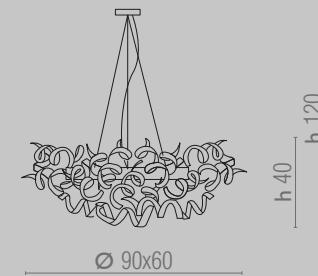

06x40W G9 (not included)
n.30 glass elements
netto Kg 8 complete
box Kg 10 m³ 0,16

Gold	Art.		
	205.520.01	A878P	
	205.520.02	A1078P	
	205.520.03	A1078P	
	205.520.04	A1078P	
	205.520.05	A1078P	
	205.520.06	A1078P	
	205.520.07	A1078P	
	205.520.08	A1078P	
	205.520.09	A1078P	
	205.520.11	A1078P	
	205.520.12	A1078P	
	205.520.13	A1350P	
	205.520.14	A1350P	
	205.520.15	A1350P	
	Multicolor	on demand	

Chrome Art.			
	206.520.01	A798P	
	206.520.02	A980P	
	206.520.03	A980P	
	206.520.04	A980P	
	206.520.05	A980P	
	206.520.06	A980P	
	206.520.07	A980P	
	206.520.08	A980P	
	206.520.09	A980P	
	206.520.11	A980P	
	206.520.12	A980P	
	206.520.13	A1198P	
	206.520.14	A1198P	
	206.520.15	A1198P	
	Multicolor	on demand