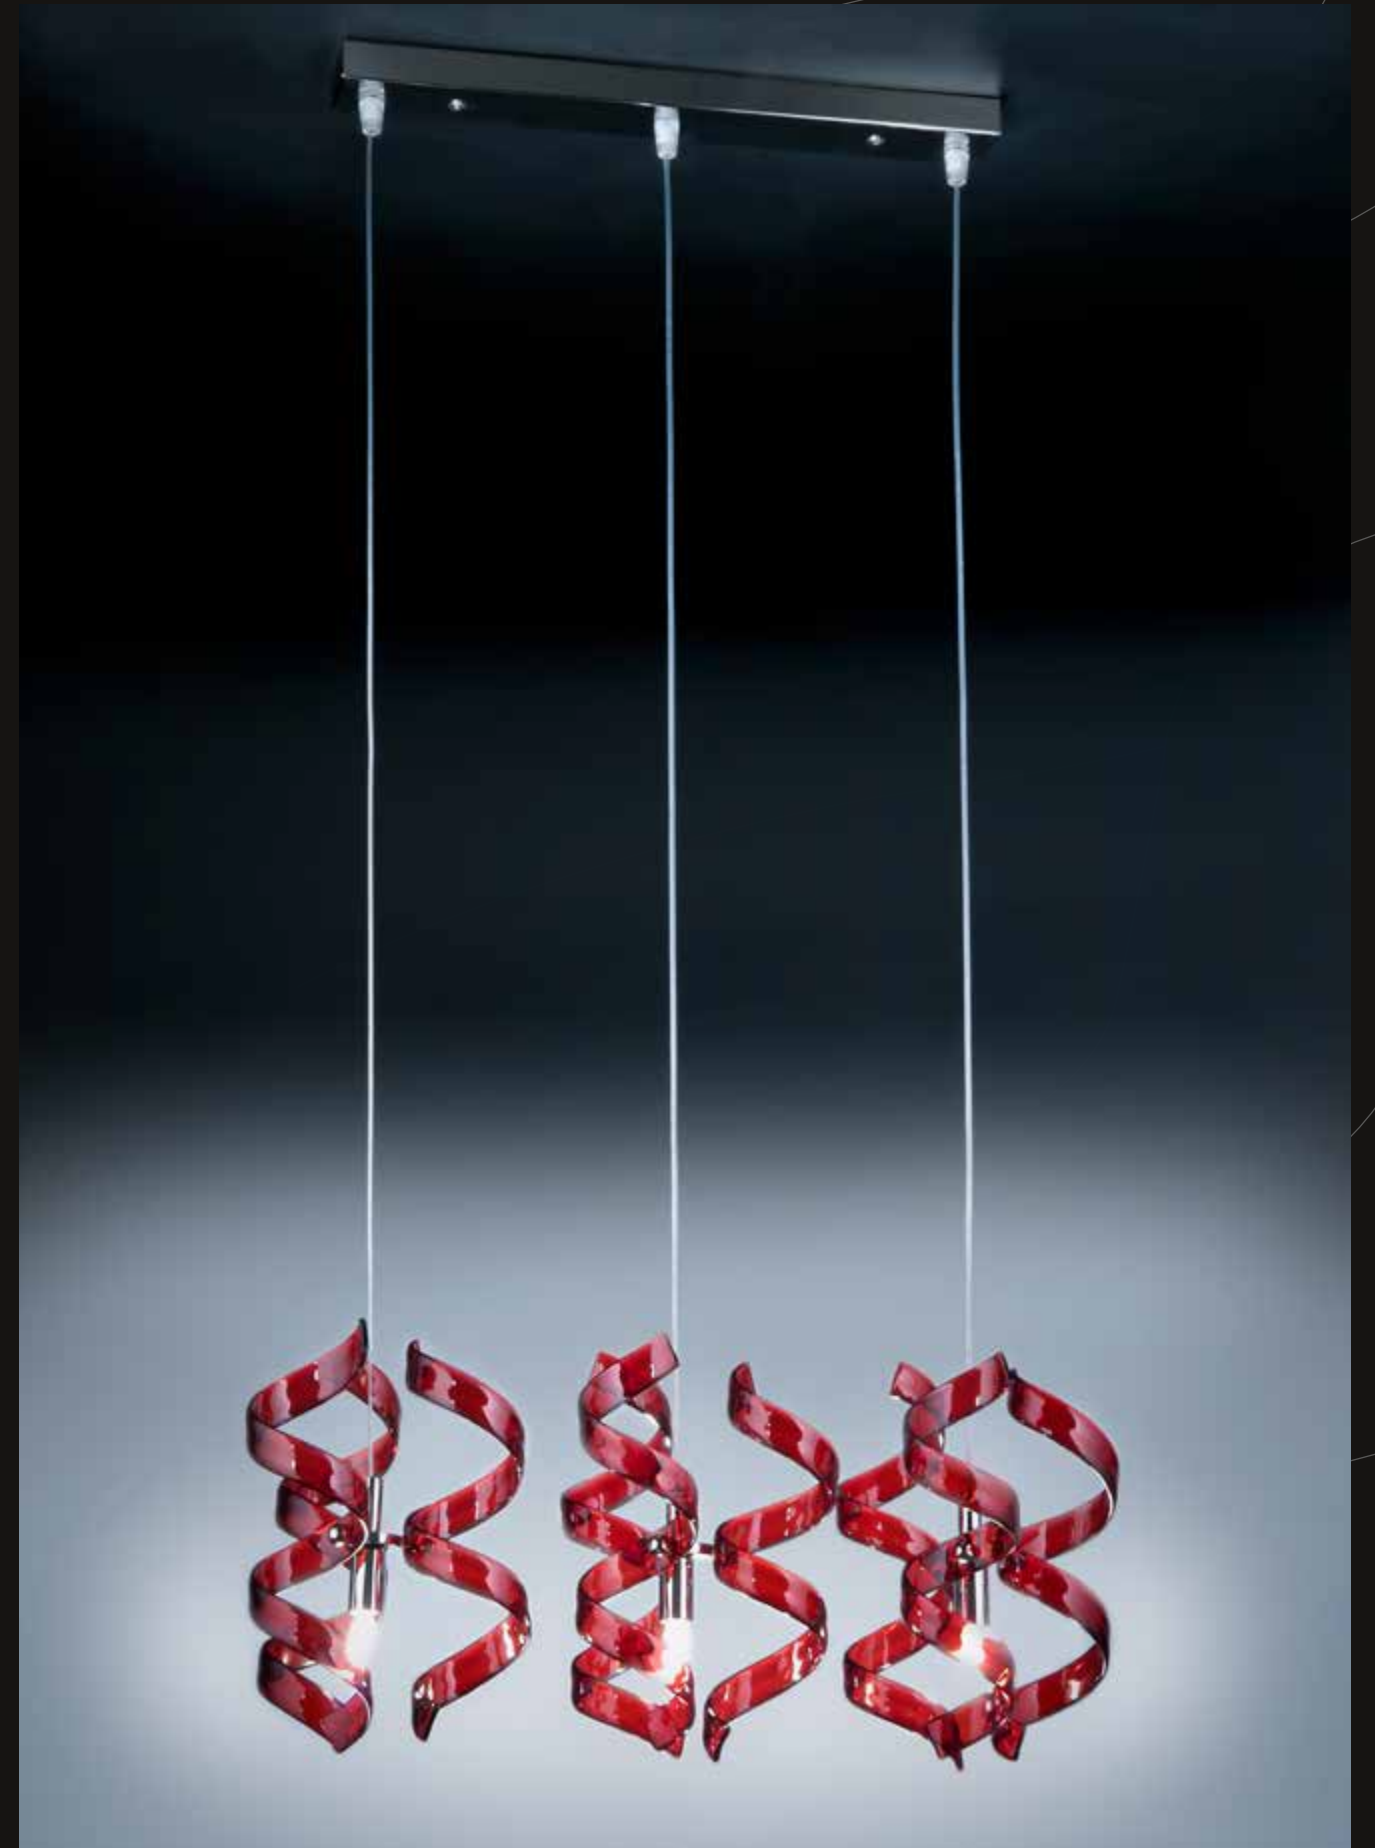

ASTRO 206.503.04 A255P
CHERRY

Hanging lamp | 03x40W G9
n.09 glass elements
Ø 50 - h 90

Patent Pending