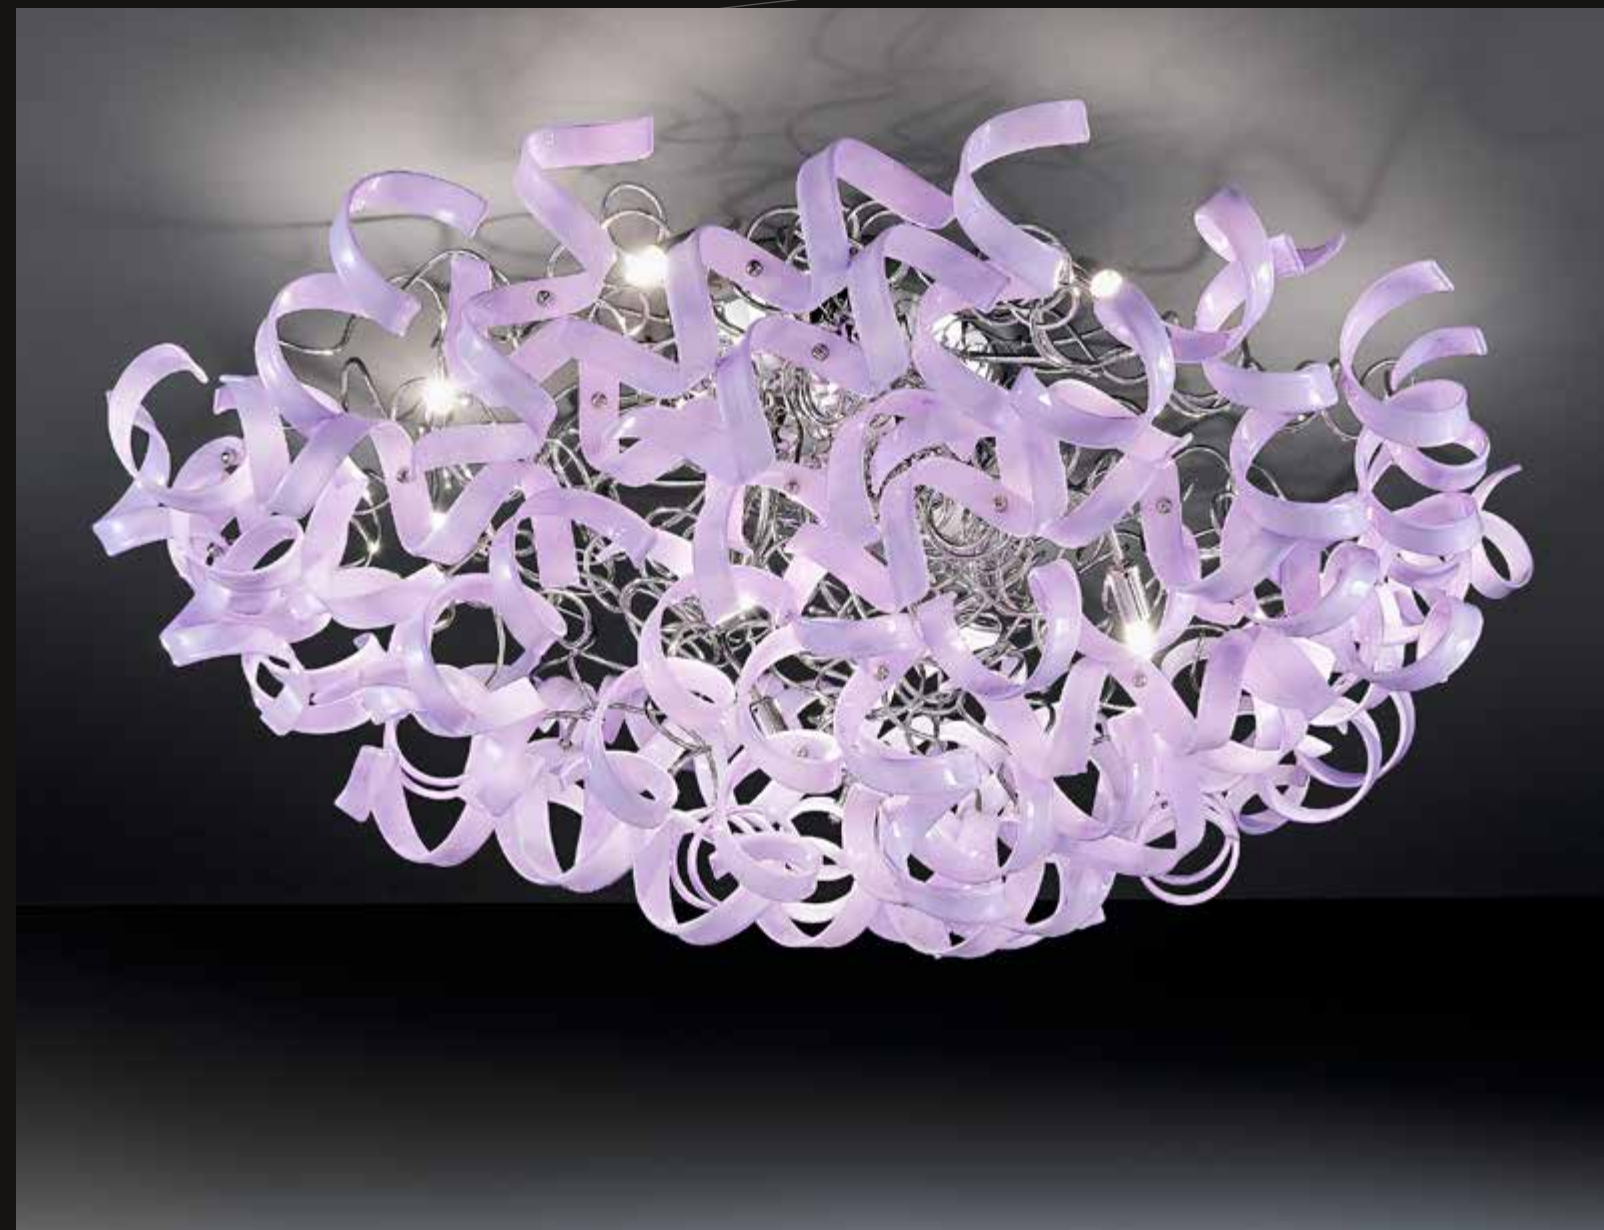

ASTRO 206.390.05 A1380P

LILLA

Ceiling lamp

09x40W G9
n.50 glass elements
Ø 115 - h 50

Patent Pending