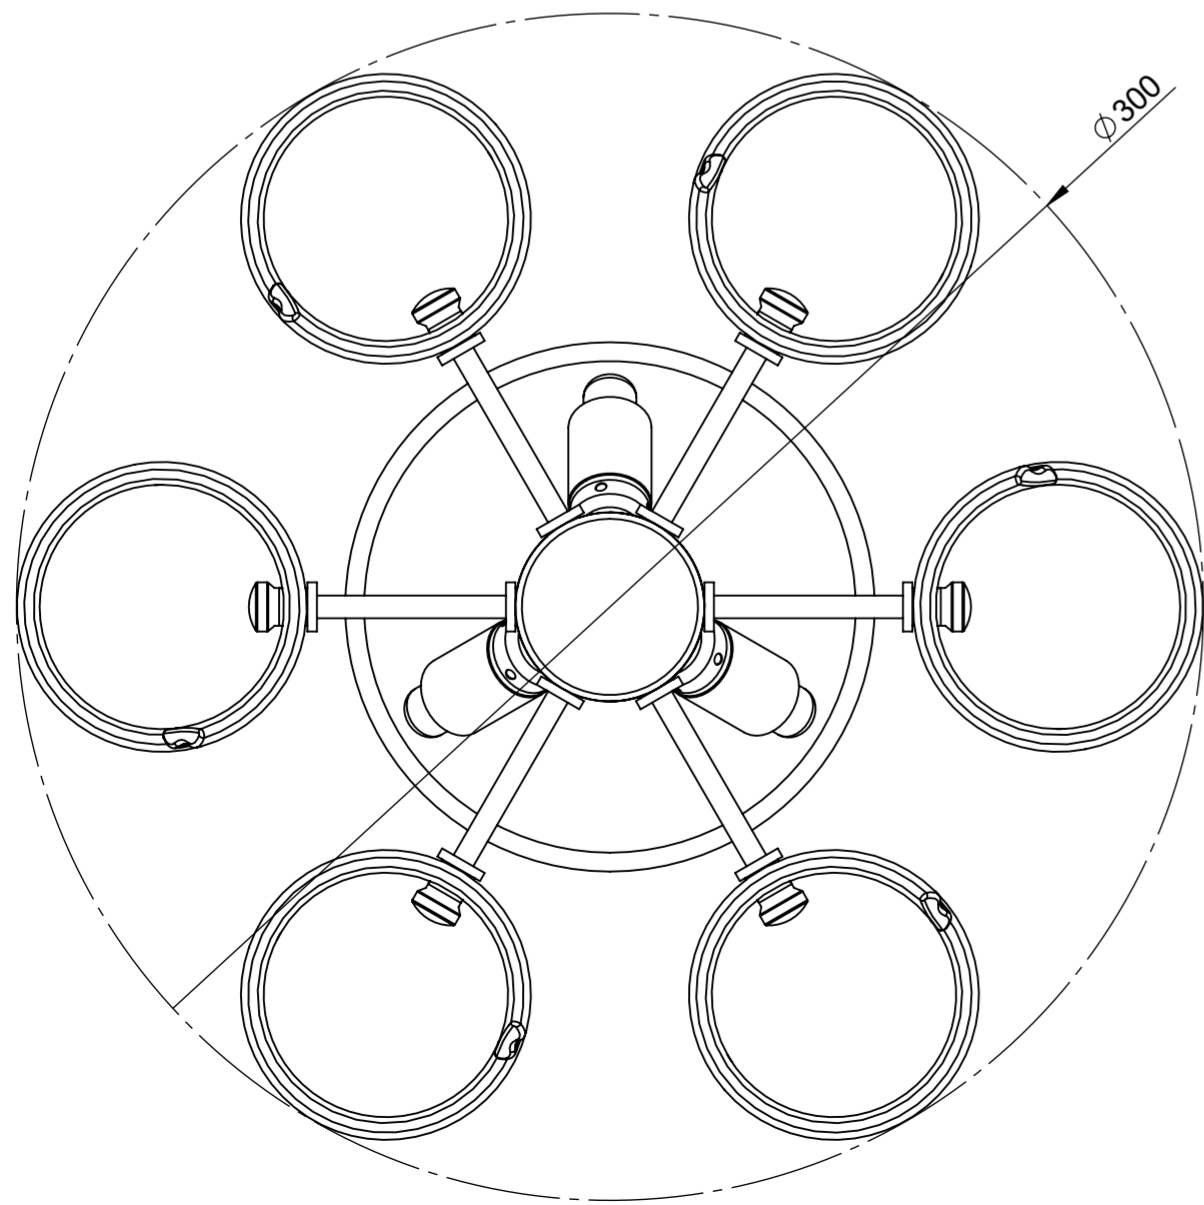

N.6 riccioli in vetro  
cristallo-colorato o  
foglia metallo /  
N.6 crystal or coloured  
or leaf metal glass  
element

N.3 x max 40W G9  
Led compatible

Peso netto/  
Weight Net 3,0Kg  
Peso con imballo/  
Weight box 3,8Kg  
Volume 0,02m<sup>3</sup>

Struttura in metallo  
dorato o cromato /  
Gold or Chrome Frame

Cod. Glass color

Cod. Metal

UNLESS OTHERWISE SPECIFIED: DIMENSIONS ARE IN MILLIMETERS SURFACE FINISH: TOLERANCES: LINEAR: ANGULAR:				FINISH:	DEBUR AND BREAK SHARP EDGES	DO NOT SCALE DRAWING	REVISION
						<b>METALLUX LIGHT</b>	
DRAWN: cristino				SIGNATURE:	creation DATE: 24/07/2017	save DATE: 28/02/2019	TITLE: <b>ASTRO - Tavolo / Table Lamp</b>
CHK'D:							
APP'V'D: luigi							
MFG:							
Q.A. 1				MATERIAL:		DWG NO. <b>205123-206123</b>	
				WEIGHT Kg: 3,0 Netto/Net		SCALE: 1:2	
						SHEET 1 OF 1	