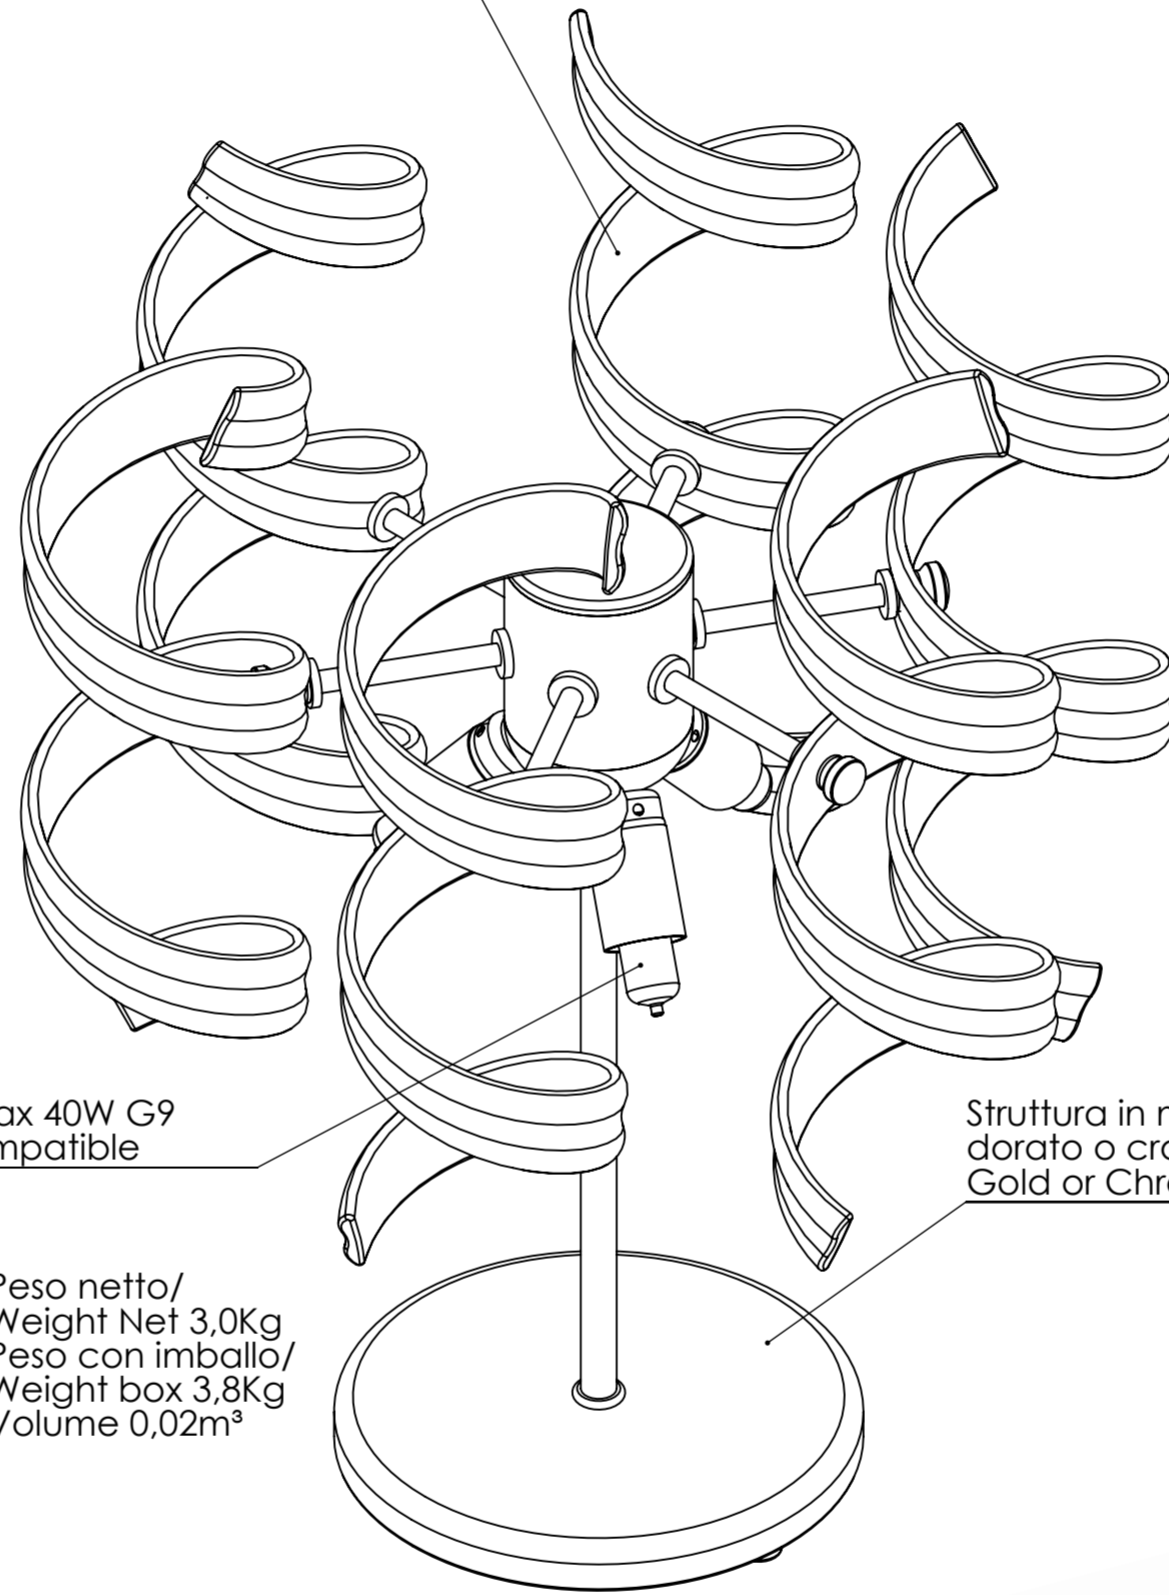

N.6 riccioli in vetro  
cristallo-colorato o  
foglia metallo /  
N.6 crystal or coloured  
or leaf metal glass  
element

N.3 x max 40W G9  
Led compatible

Peso netto/  
Weight Net 3,0Kg  
Peso con imballo/  
Weight box 3,8Kg  
Volume 0,02m<sup>3</sup>

Struttura in metallo  
dorato o cromato /  
Gold or Chrome Frame

Cod. Glass color

Cod. Metal

UNLESS OTHERWISE SPECIFIED: DIMENSIONS ARE IN MILLIMETERS SURFACE FINISH: TOLERANCES: LINEAR: ANGULAR:				FINISH:	DEBUR AND BREAK SHARP EDGES	DO NOT SCALE DRAWING	REVISION
						<b>METALLUX LIGHT</b>	
DRAWN: cristino				SIGNATURE:	creation DATE: 24/07/2017	save DATE: 28/02/2019	TITLE: <b>ASTRO - Tavolo / Table Lamp</b>
CHK'D:							
APP'V'D: luigi							
MFG:							
Q.A. 1				MATERIAL:		DWG NO. <b>205123-206123</b>	
				WEIGHT Kg: 3,0 Netto/Net		SCALE: 1:2	
						SHEET 1 OF 1	