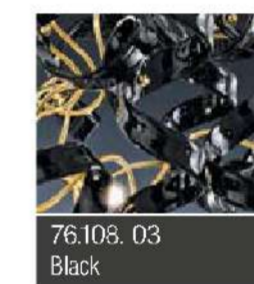

N.6 riccioli in vetro  
cristallo-colorato o  
foglia metallo /  
N.6 crystal or coloured  
or leaf metal glass  
element

N.3 x max 40W G9  
Led compatible

Peso netto/  
Weight Net 3,0Kg  
Peso con imballo/  
Weight box 3,8Kg  
Volume 0,02m<sup>3</sup>

Struttura in metallo  
dorato o cromato /  
Gold or Chrome Frame

Cod. Glass color

Cod. Metal

UNLESS OTHERWISE SPECIFIED: DIMENSIONS ARE IN MILLIMETERS SURFACE FINISH: TOLERANCES: LINEAR: ANGULAR:				FINISH:	DEBUR AND BREAK SHARP EDGES	DO NOT SCALE DRAWING	REVISION
						<b>METALLUX LIGHT</b>	
DRAWN: cristino				SIGNATURE:	creation DATE: 24/07/2017	save DATE: 28/02/2019	TITLE: <b>ASTRO - Tavolo / Table Lamp</b>
CHK'D:							
APP'V'D: luigi							
MFG:							
Q.A. 1				MATERIAL:		DWG NO. <b>205123-206123</b>	
				WEIGHT Kg: 3,0 Netto/Net		SCALE: 1:2	
						SHEET 1 OF 1	