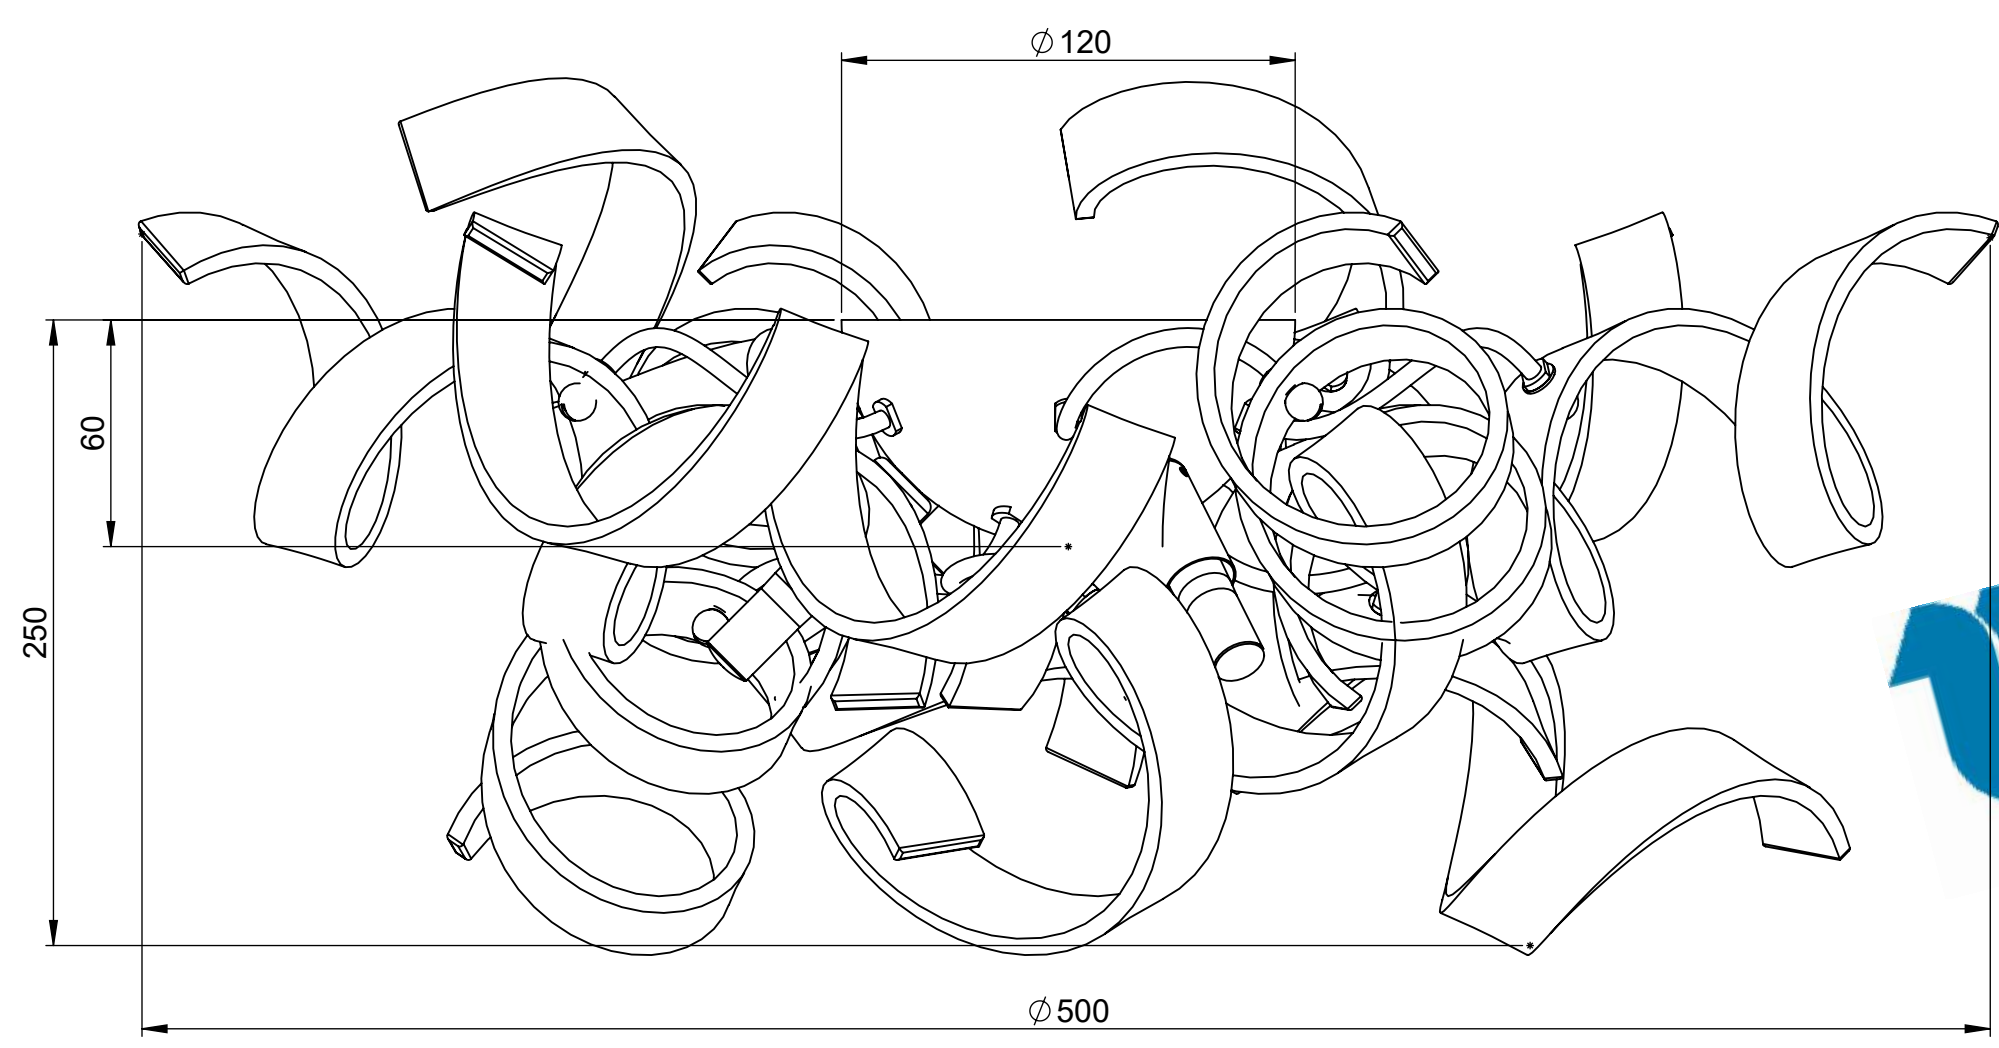

N.9 riccioli in vetro
cristallo-colorato o
foglia metallo /
N.9 crystal or coloured
or leaf metal glass
element

n.3 x max 40W G9
Led compatibile

Struttura in metallo
dorato o cromato /
Gold or Chrome Frame

Peso netto/
Weight Net 3,0Kg
Peso con imballo/
Weight box 4,0Kg
Volume 0,04m³

Cod. Glass color		Cod. Metal	
	76.108.01 Crystal		205 Gold 24k
	206 Chrome		76.108.02 White
	76.108.03 Black		76.108.06 Amber
	76.108.07 Satin		76.108.04 Cherry
	76.108.05 Lilla		76.108.08 Blue
	76.108.11 Magenta		76.108.09 Yellow
	76.108.12 Orange		76.108.13 Gold
	76.108.14 Copper		76.108.15 Silver

UNLESS OTHERWISE SPECIFIED: DIMENSIONS ARE IN MILLIMETERS				FINISH:		DEBUR AND BREAK SHARP EDGES		DO NOT SCALE DRAWING		REVISION	
SURFACE FINISH:				creation DATE		save DATE		METALLUX LIGHT			
TOLERANCES:				24/07/2017		28/02/2019					
LINEAR:				NAME		SIGNATURE		TITLE: ASTRO - Plafone / Ceiling Lamp			
ANGULAR:				cristino							
DRAWN:				APPV'D		MFG		DWG NO. 205330-206330			
CHK'D:				luligi							
G.A.				1		MATERIAL:		SCALE: 1:2			
						WEIGHT Kg: 3,0 Netto/Net		SHEET 1 OF 1			