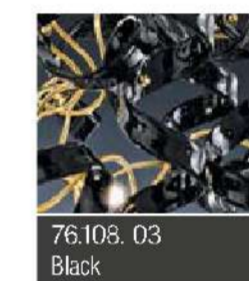

N.12 riccioli in vetro
cristallo-colorato o
foglia metallo /
N.12 crystal or
coloured or leaf metal
glass element

n.3 x max 40W G9
Led compatibile

Struttura in metallo
dorato o cromato /
Gold or Chrome Frame

Peso netto/
Weight Net 4,0Kg
Peso con imballo/
Weight box 5,0Kg
Volume 0,06m³

Cod. Glass color

Cod. Metal

UNLESS OTHERWISE SPECIFIED: DIMENSIONS ARE IN MILLIMETERS SURFACE FINISH: TOLERANCES: LINEAR: ANGULAR:				FINISH:	DEBUR AND BREAK SHARP EDGES	DO NOT SCALE DRAWING	REVISION
DRAWN: cristina				SIGNATURE:	creation DATE: 24/07/2017	save DATE: 28/02/2019	METALLUX LIGHT TITLE: ASTRO - Plafone / Ceiling Lamp
CHK'D:						DWG NO.:	
APP'VD:	luigi					205340-206340	
MFG:				MATERIAL:		A2	
Q.A:	1			WEIGHT Kg: 4,0 Netto/Net		SCALE: 1:2	
						SHEET 1 OF 1	