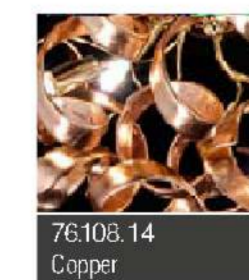

N.12 riccioli in vetro
cristallo-colorato o
foglia metallo /
N.12 crystal or
coloured or leaf metal
glass element

n.3 x max 40W G9
Led compatibile

Struttura in metallo
dorato o cromato /
Gold or Chrome Frame

Peso netto/
Weight Net 4,0Kg
Peso con imballo/
Weight box 5,0Kg
Volume 0,06m³

Cod. Glass color

Cod. Metal

UNLESS OTHERWISE SPECIFIED: DIMENSIONS ARE IN MILLIMETERS SURFACE FINISH: TOLERANCES: LINEAR: ANGULAR:				FINISH:	DEBUR AND BREAK SHARP EDGES	DO NOT SCALE DRAWING	REVISION
DRAWN: cristina				SIGNATURE:	creation DATE: 24/07/2017	save DATE: 28/02/2019	METALLUX LIGHT TITLE: ASTRO - Plafone / Ceiling Lamp
CHK'D:						DWG NO.:	
APP'VD:	luigi					205340-206340	
MFG:				MATERIAL:		A2	
Q.A:	1			WEIGHT Kg: 4,0 Netto/Net		SCALE: 1:2	
						SHEET 1 OF 1	