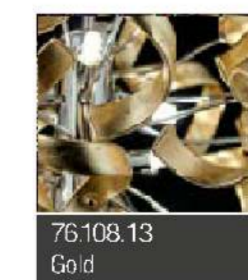

N.12 riccioli in vetro
cristallo-colorato o
foglia metallo /
N.12 crystal or
coloured or leaf metal
glass element

n.3 x max 40W G9
Led compatibile

Struttura in metallo
dorato o cromato /
Gold or Chrome Frame

Peso netto/
Weight Net 4,0Kg
Peso con imballo/
Weight box 5,0Kg
Volume 0,06m³

Cod. Glass color

Cod. Metal

UNLESS OTHERWISE SPECIFIED: DIMENSIONS ARE IN MILLIMETERS SURFACE FINISH: TOLERANCES: LINEAR: ANGULAR:				FINISH:	DEBUR AND BREAK SHARP EDGES	DO NOT SCALE DRAWING	REVISION
DRAWN: cristina				SIGNATURE:	creation DATE: 24/07/2017	save DATE: 28/02/2019	METALLUX LIGHT TITLE: ASTRO - Plafone / Ceiling Lamp
CHK'D:						DWG NO.:	
APP'VD:	luigi					205340-206340	
MFG:				MATERIAL:		A2	
Q.A:	1			WEIGHT Kg: 4,0 Netto/Net		SCALE: 1:2	
						SHEET 1 OF 1	