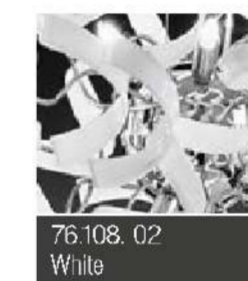

N.12 riccioli in vetro
cristallo-colorato o
foglia metallo /
N.12 crystal or
coloured or leaf metal
glass element

n.3 x max 40W G9
Led compatibile

Struttura in metallo
dorato o cromato /
Gold or Chrome Frame

Peso netto/
Weight Net 4,0Kg
Peso con imballo/
Weight box 5,0Kg
Volume 0,06m³

Cod. Glass color

Cod. Metal

UNLESS OTHERWISE SPECIFIED: DIMENSIONS ARE IN MILLIMETERS SURFACE FINISH: TOLERANCES: LINEAR: ANGULAR:				FINISH:	DEBUR AND BREAK SHARP EDGES	DO NOT SCALE DRAWING	REVISION
DRAWN: cristina				SIGNATURE:	creation DATE: 24/07/2017	save DATE: 28/02/2019	METALLUX LIGHT TITLE: ASTRO - Plafone / Ceiling Lamp
CHK'D:						DWG NO.:	
APP'VD:	luigi					205340-206340	
MFG:				MATERIAL:		A2	
Q.A:	1			WEIGHT Kg: 4,0 Netto/Net		SCALE: 1:2	
						SHEET 1 OF 1	