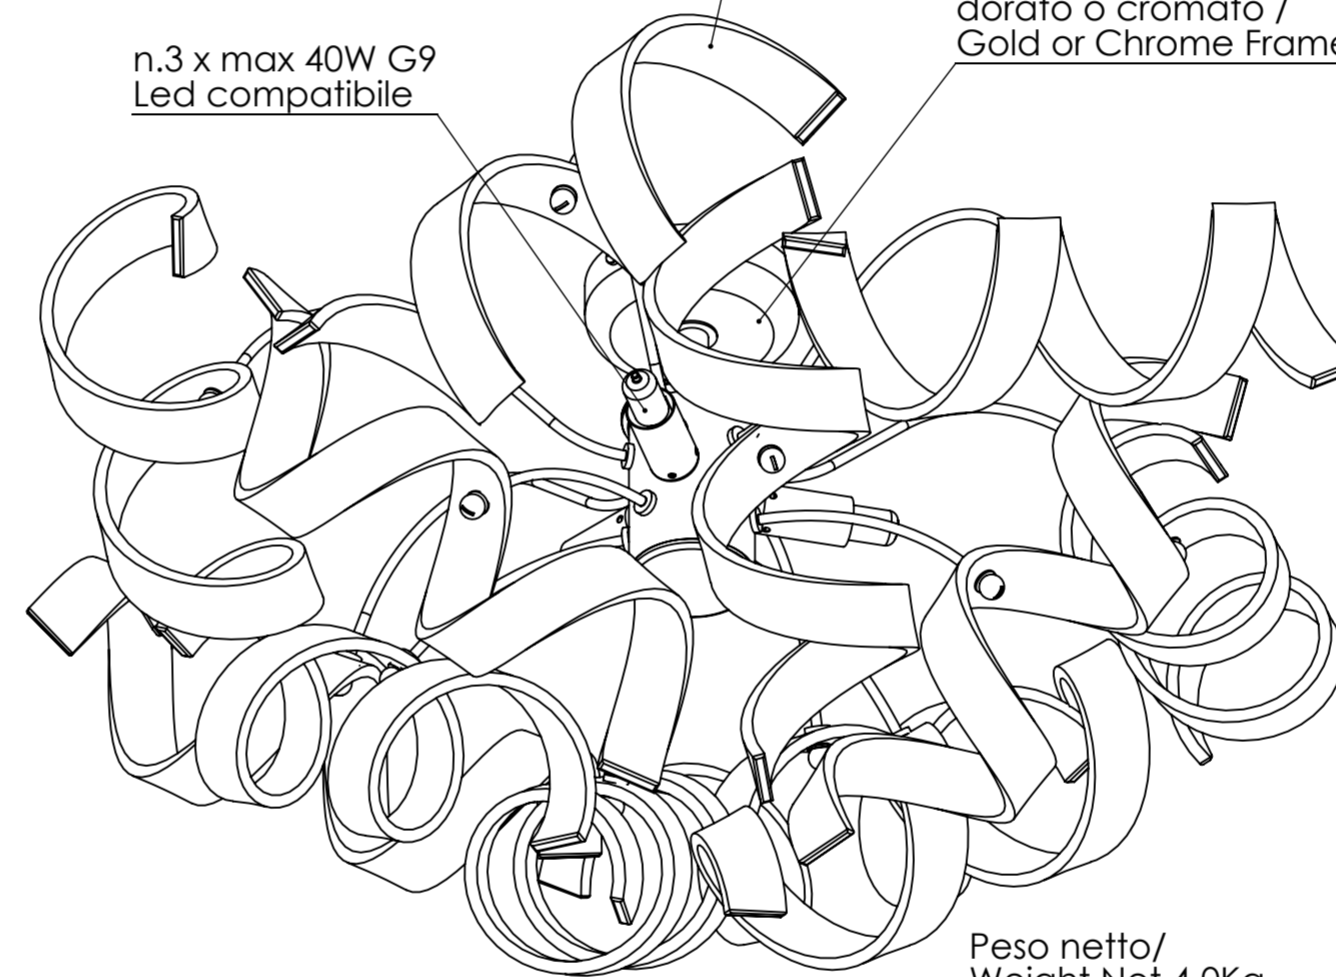

N.12 riccioli in vetro
cristallo-colorato o
foglia metallo /
N.12 crystal or
coloured or leaf metal
glass element

n.3 x max 40W G9
Led compatibile

Struttura in metallo
dorato o cromato /
Gold or Chrome Frame

Peso netto/
Weight Net 4,0Kg
Peso con imballo/
Weight box 5,0Kg
Volume 0,06m³

Cod. Glass color

Cod. Metal

UNLESS OTHERWISE SPECIFIED: DIMENSIONS ARE IN MILLIMETERS SURFACE FINISH: TOLERANCES: LINEAR: ANGULAR:				FINISH:	DEBUR AND BREAK SHARP EDGES	DO NOT SCALE DRAWING	REVISION
DRAWN: cristina				SIGNATURE:	creation DATE: 24/07/2017	save DATE: 28/02/2019	METALLUX LIGHT TITLE: ASTRO - Plafone / Ceiling Lamp
CHK'D:						DWG NO.:	
APP'VD:	luigi					205340-206340	
MFG:				MATERIAL:		A2	
Q.A:	1			WEIGHT Kg: 4,0 Netto/Net		SCALE: 1:2	
						SHEET 1 OF 1	