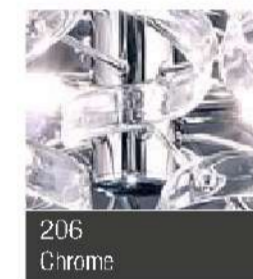

N.12 riccioli in vetro
cristallo-colorato o
foglia metallo /
N.12 crystal or
coloured or leaf metal
glass element

n.3 x max 40W G9
Led compatibile

Struttura in metallo
dorato o cromato /
Gold or Chrome Frame

Peso netto/
Weight Net 4,0Kg
Peso con imballo/
Weight box 5,0Kg
Volume 0,06m³

Cod. Glass color

Cod. Metal

UNLESS OTHERWISE SPECIFIED: DIMENSIONS ARE IN MILLIMETERS SURFACE FINISH: TOLERANCES: LINEAR: ANGULAR:				FINISH:	DEBUR AND BREAK SHARP EDGES	DO NOT SCALE DRAWING	REVISION
DRAWN: cristina				SIGNATURE:	creation DATE: 24/07/2017	save DATE: 28/02/2019	METALLUX LIGHT TITLE: ASTRO - Plafone / Ceiling Lamp
CHK'D:						DWG NO.:	
APP'VD:	luigi					205340-206340	
MFG:				MATERIAL:		A2	
Q.A:	1			WEIGHT Kg: 4,0 Netto/Net		SCALE: 1:2	
						SHEET 1 OF 1	