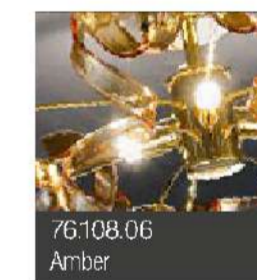

N.12 riccioli in vetro
cristallo-colorato o
foglia metallo /
N.12 crystal or
coloured or leaf metal
glass element

n.3 x max 40W G9
Led compatibile

Struttura in metallo
dorato o cromato /
Gold or Chrome Frame

Peso netto/
Weight Net 4,0Kg
Peso con imballo/
Weight box 5,0Kg
Volume 0,06m³

Cod. Glass color

Cod. Metal

UNLESS OTHERWISE SPECIFIED: DIMENSIONS ARE IN MILLIMETERS SURFACE FINISH: TOLERANCES: LINEAR: ANGULAR:				FINISH:	DEBUR AND BREAK SHARP EDGES	DO NOT SCALE DRAWING	REVISION
DRAWN: cristina				SIGNATURE:	creation DATE: 24/07/2017	save DATE: 28/02/2019	METALLUX LIGHT TITLE: ASTRO - Plafone / Ceiling Lamp
CHK'D:						DWG NO.:	
APP'VD:	luigi					205340-206340	
MFG:				MATERIAL:		A2	
Q.A:	1			WEIGHT Kg: 4,0 Netto/Net		SCALE: 1:2	
						SHEET 1 OF 1	