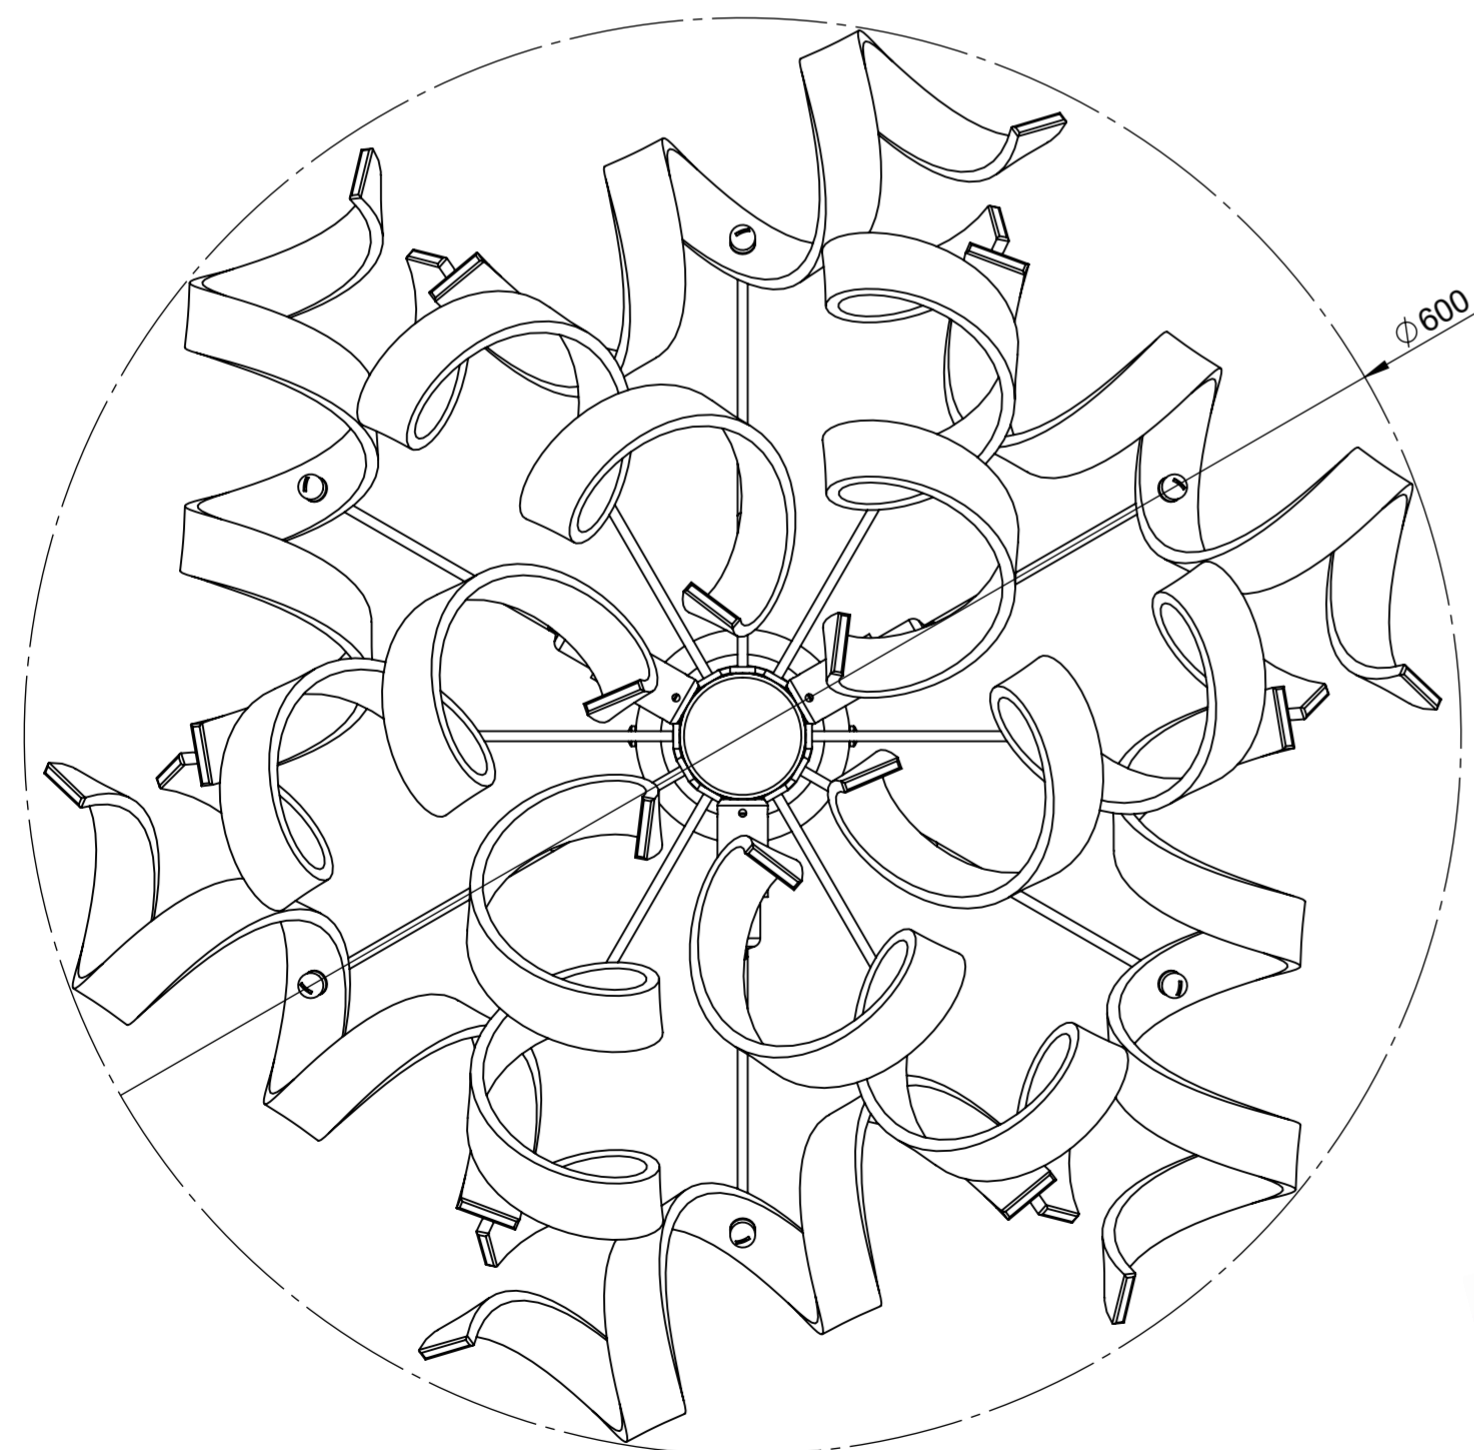

N.12 riccioli in vetro
cristallo-colorato o
foglia metallo /
N.12 crystal or
coloured or leaf metal
glass element

n.3 x max 40W G9
Led compatibile

Struttura in metallo
dorato o cromato /
Gold or Chrome Frame

Peso netto/
Weight Net 4,0Kg
Peso con imballo/
Weight box 5,0Kg
Volume 0,06m³

Cod. Glass color

Cod. Metal

UNLESS OTHERWISE SPECIFIED: DIMENSIONS ARE IN MILLIMETERS SURFACE FINISH: TOLERANCES: LINEAR: ANGULAR:				FINISH:	DEBUR AND BREAK SHARP EDGES	DO NOT SCALE DRAWING	REVISION
DRAWN: cristina				SIGNATURE:	creation DATE: 24/07/2017	save DATE: 28/02/2019	METALLUX LIGHT TITLE: ASTRO - Plafone / Ceiling Lamp
CHK'D:						DWG NO.:	
APP'VD:	luigi					205340-206340	
MFG:				MATERIAL:		A2	
Q.A:	1			WEIGHT Kg: 4,0 Netto/Net		SCALE: 1:2	
						SHEET 1 OF 1	