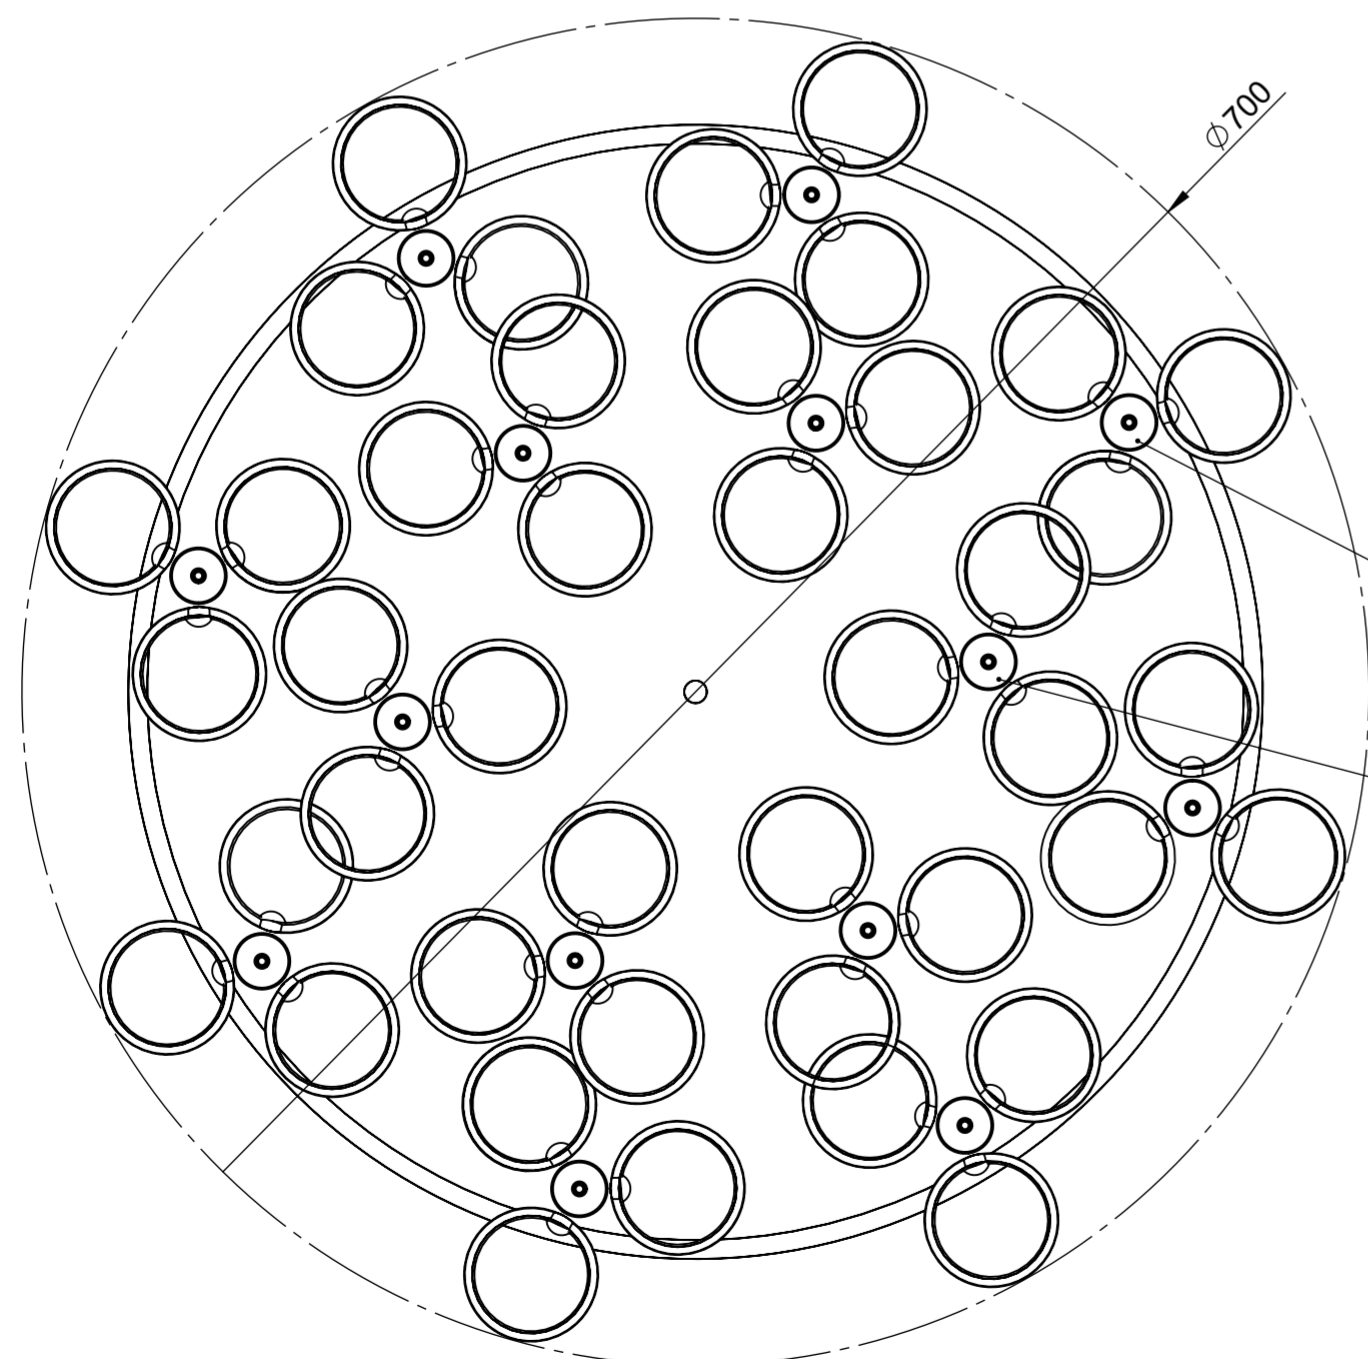

N.42 riccioli in vetro
cristallo-colorato o
foglia metallo /
N.42 crystal or
coloured or leaf metal
glass element

n.4 x max 60W E27
Led compatibile

Struttura in metallo
dorato o cromato /
Gold or Chrome Frame

Cod. Glass color

Cod. Metal

Peso netto/
Weight Net 10,0Kg
Peso con imballo/
Weight box 12,0Kg
Volume 0,16m³

N.8 calate giro esterno
N.8 discent outside

N.6 calate giro interno
N.6 discent inside

| | | | | | | | |
|-----------------------------------------------------------------------------------------------------------------------|--|--|--|---------------------------|-----------------------------------|---------------------------------------------|----------|
| UNLESS OTHERWISE SPECIFIED: DIMENSIONS ARE IN MILLIMETERS SURFACE FINISH: TOLERANCES: LINEAR: ANGULAR: | | | | FINISH: | DEBUR AND BREAK SHARP EDGES | DO NOT SCALE DRAWING | REVISION |
| DRAWN: cristina | | | | SIGNATURE: | | METALLUX LIGHT | |
| CHK'D: | | | | creation DATE: 24/07/2017 | | TITLE: ASTRO - Plafone / Ceiling Lamp | |
| APP'VD: luigi | | | | save DATE: 28/02/2019 | | DWG NO. 205370-206370 | |
| MFG: | | | | | | A2 | |
| Q.A. 1 | | | | MATERIAL: | | SCALE: 1:2 | |
| | | | | WEIGHT Kg: | 10,0 | SHEET 1 OF 1 | |