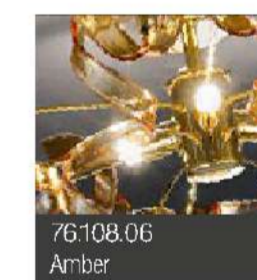

N.42 riccioli in vetro
cristallo-colorato o
foglia metallo /
N.42 crystal or
coloured or leaf metal
glass element

n.4 x max 60W E27
Led compatibile

Struttura in metallo
dorato o cromato /
Gold or Chrome Frame

Cod. Glass color

Cod. Metal

Peso netto/
Weight Net 10,0Kg
Peso con imballo/
Weight box 12,0Kg
Volume 0,16m³

N.8 calate giro esterno
N.8 discent outside

N.6 calate giro interno
N.6 discent inside

| | | | | | | | |
|-----------------------------------------------------------------------------------------------------------------------|--|--|--|---------------------------|-----------------------------------|---------------------------------------------|----------|
| UNLESS OTHERWISE SPECIFIED: DIMENSIONS ARE IN MILLIMETERS SURFACE FINISH: TOLERANCES: LINEAR: ANGULAR: | | | | FINISH: | DEBUR AND BREAK SHARP EDGES | DO NOT SCALE DRAWING | REVISION |
| DRAWN: cristina | | | | SIGNATURE: | | METALLUX LIGHT | |
| CHK'D: | | | | creation DATE: 24/07/2017 | | TITLE: ASTRO - Plafone / Ceiling Lamp | |
| APP'VD: luigi | | | | save DATE: 28/02/2019 | | DWG NO. 205370-206370 | |
| MFG: | | | | | | A2 | |
| Q.A. 1 | | | | MATERIAL: | | SCALE: 1:2 | |
| | | | | WEIGHT Kg: | 10,0 | SHEET 1 OF 1 | |