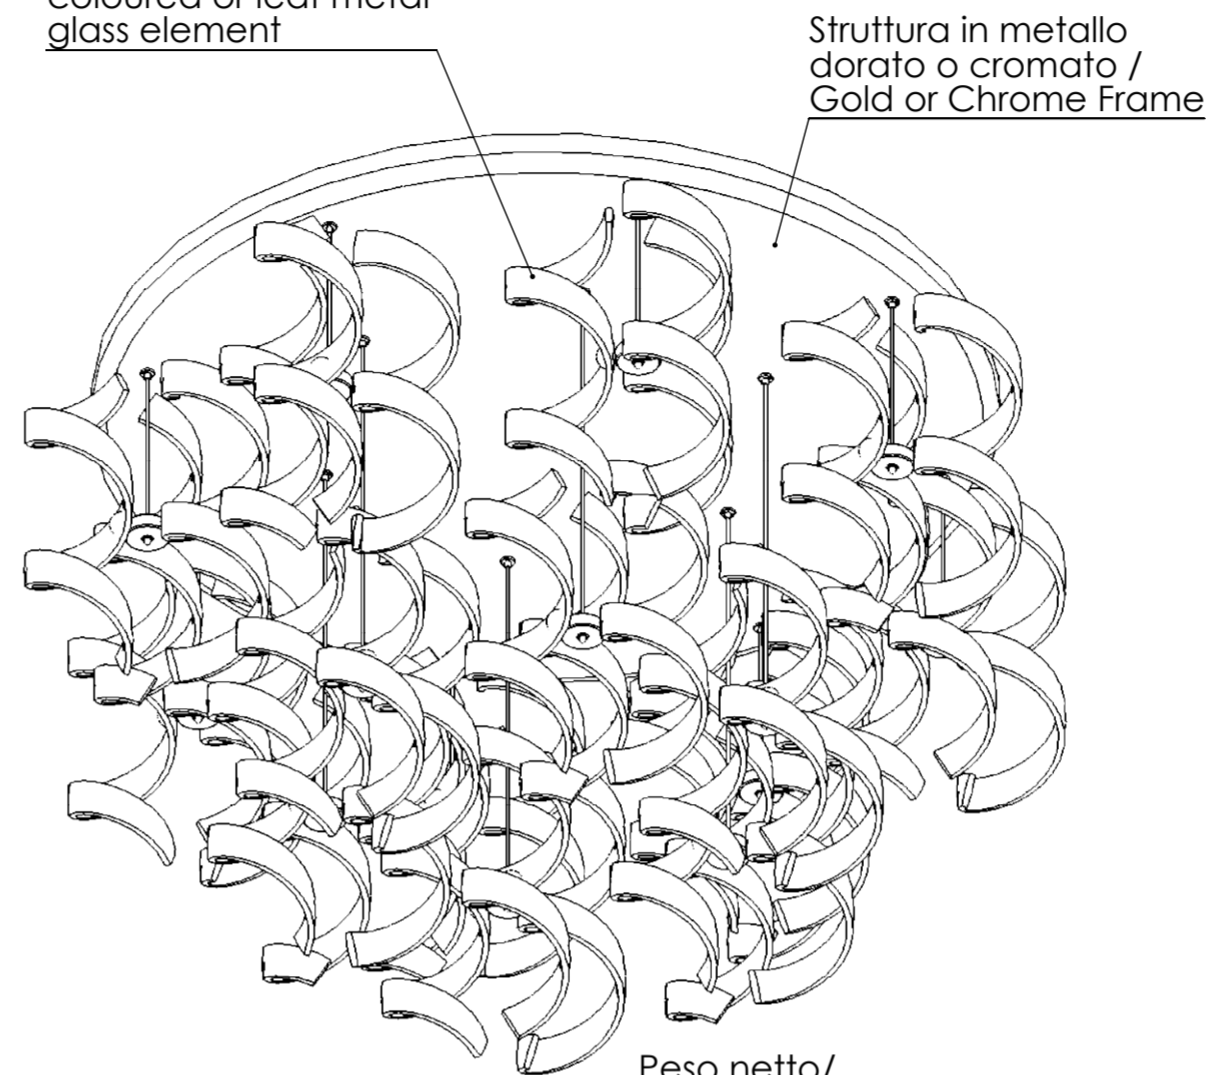

N.42 riccioli in vetro
cristallo-colorato o
foglia metallo /
N.42 crystal or
coloured or leaf metal
glass element

n.4 x max 60W E27
Led compatibile

Struttura in metallo
dorato o cromato /
Gold or Chrome Frame

Cod. Glass color

Cod. Metal

Peso netto/
Weight Net 10,0Kg
Peso con imballo/
Weight box 12,0Kg
Volume 0,16m³

N.8 calate giro esterno
N.8 discent outside

N.6 calate giro interno
N.6 discent inside

| | | | | | | | |
|-----------------------------------------------------------------------------------------------------------------------|--|--|--|---------------------------|-----------------------------------|---------------------------------------------|----------|
| UNLESS OTHERWISE SPECIFIED: DIMENSIONS ARE IN MILLIMETERS SURFACE FINISH: TOLERANCES: LINEAR: ANGULAR: | | | | FINISH: | DEBUR AND BREAK SHARP EDGES | DO NOT SCALE DRAWING | REVISION |
| DRAWN: cristina | | | | SIGNATURE: | | METALLUX LIGHT | |
| CHK'D: | | | | creation DATE: 24/07/2017 | | TITLE: ASTRO - Plafone / Ceiling Lamp | |
| APP'VD: luigi | | | | save DATE: 28/02/2019 | | DWG NO. 205370-206370 | |
| MFG: | | | | | | A2 | |
| Q.A. 1 | | | | MATERIAL: | | SCALE: 1:2 | |
| | | | | WEIGHT Kg: | 10,0 | SHEET 1 OF 1 | |