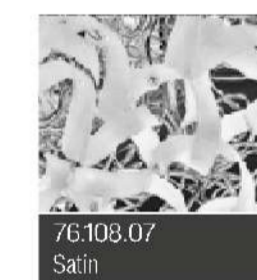

N.42 riccioli in vetro
cristallo-colorato o
foglia metallo /
N.42 crystal or
coloured or leaf metal
glass element

n.4 x max 60W E27
Led compatibile

Struttura in metallo
dorato o cromato /
Gold or Chrome Frame

Cod. Glass color

Cod. Metal

Peso netto/
Weight Net 10,0Kg
Peso con imballo/
Weight box 12,0Kg
Volume 0,16m³

N.8 calate giro esterno
N.8 discent outside

N.6 calate giro interno
N.6 discent inside

| | | | | | | | |
|-----------------------------------------------------------------------------------------------------------------------|--|--|--|---------------------------|-----------------------------------|---------------------------------------------|----------|
| UNLESS OTHERWISE SPECIFIED: DIMENSIONS ARE IN MILLIMETERS SURFACE FINISH: TOLERANCES: LINEAR: ANGULAR: | | | | FINISH: | DEBUR AND BREAK SHARP EDGES | DO NOT SCALE DRAWING | REVISION |
| DRAWN: cristina | | | | SIGNATURE: | | METALLUX LIGHT | |
| CHK'D: | | | | creation DATE: 24/07/2017 | | TITLE: ASTRO - Plafone / Ceiling Lamp | |
| APP'VD: luigi | | | | save DATE: 28/02/2019 | | DWG NO. 205370-206370 | |
| MFG: | | | | | | A2 | |
| Q.A. 1 | | | | MATERIAL: | | SCALE: 1:2 | |
| | | | | WEIGHT Kg: | 10,0 | SHEET 1 OF 1 | |