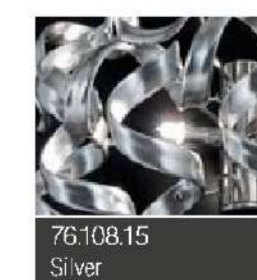

N.42 riccioli in vetro
cristallo-colorato o
foglia metallo /
N.42 crystal or
coloured or leaf metal
glass element

n.4 x max 60W E27
Led compatibile

Struttura in metallo
dorato o cromato /
Gold or Chrome Frame

Cod. Glass color

Cod. Metal

Peso netto/
Weight Net 10,0Kg
Peso con imballo/
Weight box 12,0Kg
Volume 0,16m³

N.8 calate giro esterno
N.8 discent outside

N.6 calate giro interno
N.6 discent inside

| | | | | | | | |
|-----------------------------------------------------------------------------------------------------------------------|--|--|--|---------------------------|-----------------------------------|---------------------------------------------|----------|
| UNLESS OTHERWISE SPECIFIED: DIMENSIONS ARE IN MILLIMETERS SURFACE FINISH: TOLERANCES: LINEAR: ANGULAR: | | | | FINISH: | DEBUR AND BREAK SHARP EDGES | DO NOT SCALE DRAWING | REVISION |
| DRAWN: cristina | | | | SIGNATURE: | | METALLUX LIGHT | |
| CHK'D: | | | | creation DATE: 24/07/2017 | | TITLE: ASTRO - Plafone / Ceiling Lamp | |
| APP'VD: luigi | | | | save DATE: 28/02/2019 | | DWG NO. 205370-206370 | |
| MFG: | | | | | | A2 | |
| Q.A. 1 | | | | MATERIAL: | | SCALE: 1:2 | |
| | | | | WEIGHT Kg: | 10,0 | SHEET 1 OF 1 | |