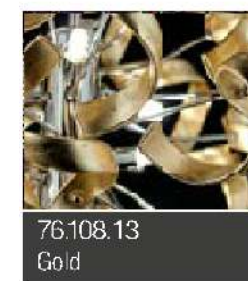

N.18 riccioli in vetro
cristallo-colorato o
foglia metallo /
N.18 crystal or
coloured or leaf metal
glass element

Struttura in metallo
dorato o cromato /
Gold or Chrome Frame

Peso netto/
Weight Net 7.0Kg
Peso con imballo/
Weight box 9.0Kg
Volume 0,09m³

N. 6 x max 40W G9
Led Compatible

Cod. Glass color

Cod. Metal

UNLESS OTHERWISE SPECIFIED: DIMENSIONS ARE IN MILLIMETERS SURFACE FINISH: TOLERANCES: LINEAR: ANGULAR:				FINISH:		DEBUR AND BREAK SHARP EDGES		DO NOT SCALE DRAWING		REVISION	
								METALLUX LIGHT			
DRAWN: cristino				SIGNATURE:		creation DATE: 24/07/2017		save DATE: 28/02/2019		TITLE: ASTRO - Plafone / Ceiling lamp	
CHK'D:				APP'VD: luigi		MFG:		Q.A. 1		MATERIAL:	
										DWG NO. 205380-206380	
										A2	
						WEIGHT Kg: 7,0 Netto/Net		SCALE: 1:2		SHEET 1 OF 1	