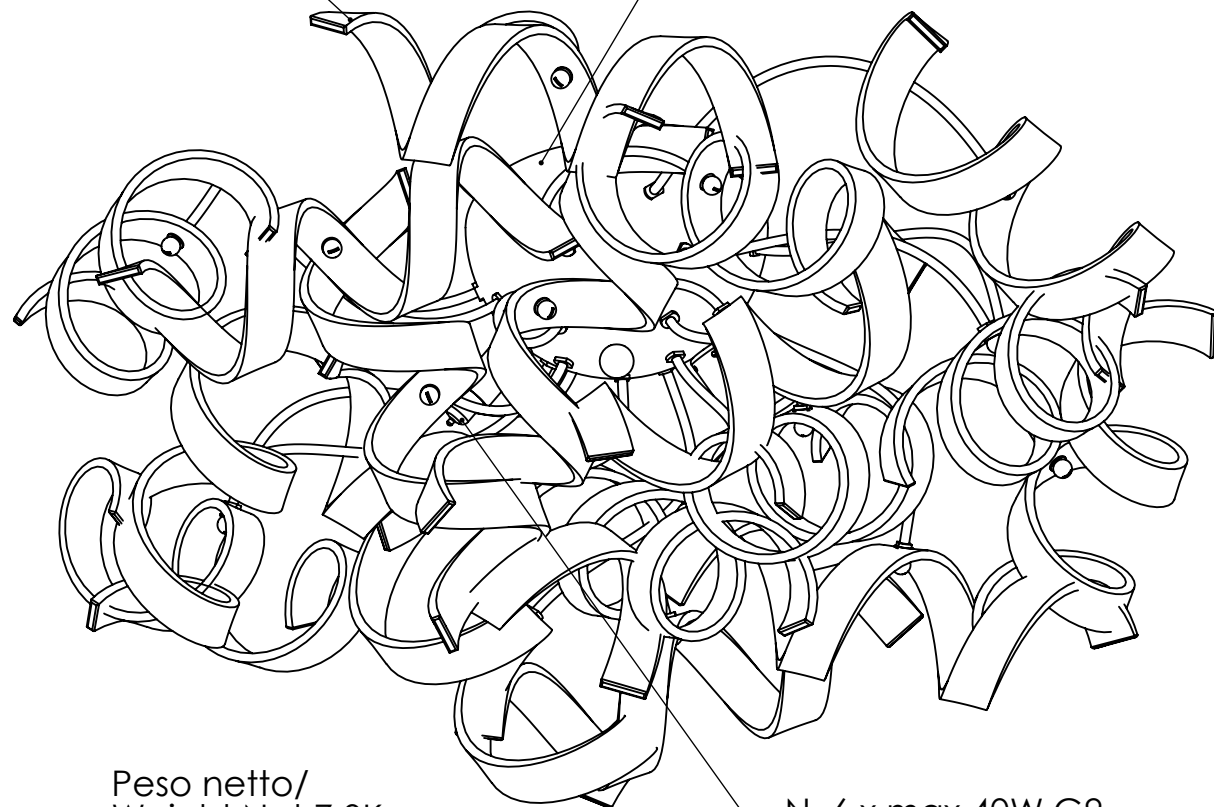

N.18 riccioli in vetro
cristallo-colorato o
foglia metallo /
N.18 crystal or
coloured or leaf metal
glass element

Struttura in metallo
dorato o cromato /
Gold or Chrome Frame

Peso netto/
Weight Net 7.0Kg
Peso con imballo/
Weight box 9.0Kg
Volume 0,09m³

N. 6 x max 40W G9
Led Compatible

Cod. Glass color

Cod. Metal

UNLESS OTHERWISE SPECIFIED: DIMENSIONS ARE IN MILLIMETERS SURFACE FINISH: TOLERANCES: LINEAR: ANGULAR:				FINISH:		DEBUR AND BREAK SHARP EDGES		DO NOT SCALE DRAWING		REVISION	
								METALLUX LIGHT			
DRAWN: cristino				SIGNATURE:		creation DATE: 24/07/2017		save DATE: 28/02/2019		TITLE: ASTRO - Plafone / Ceiling lamp	
CHK'D:				APP'VD: luigi		MFG:		Q.A. 1		MATERIAL:	
										DWG NO. 205380-206380	
										A2	
						WEIGHT Kg: 7,0 Netto/Net		SCALE: 1:2		SHEET 1 OF 1	