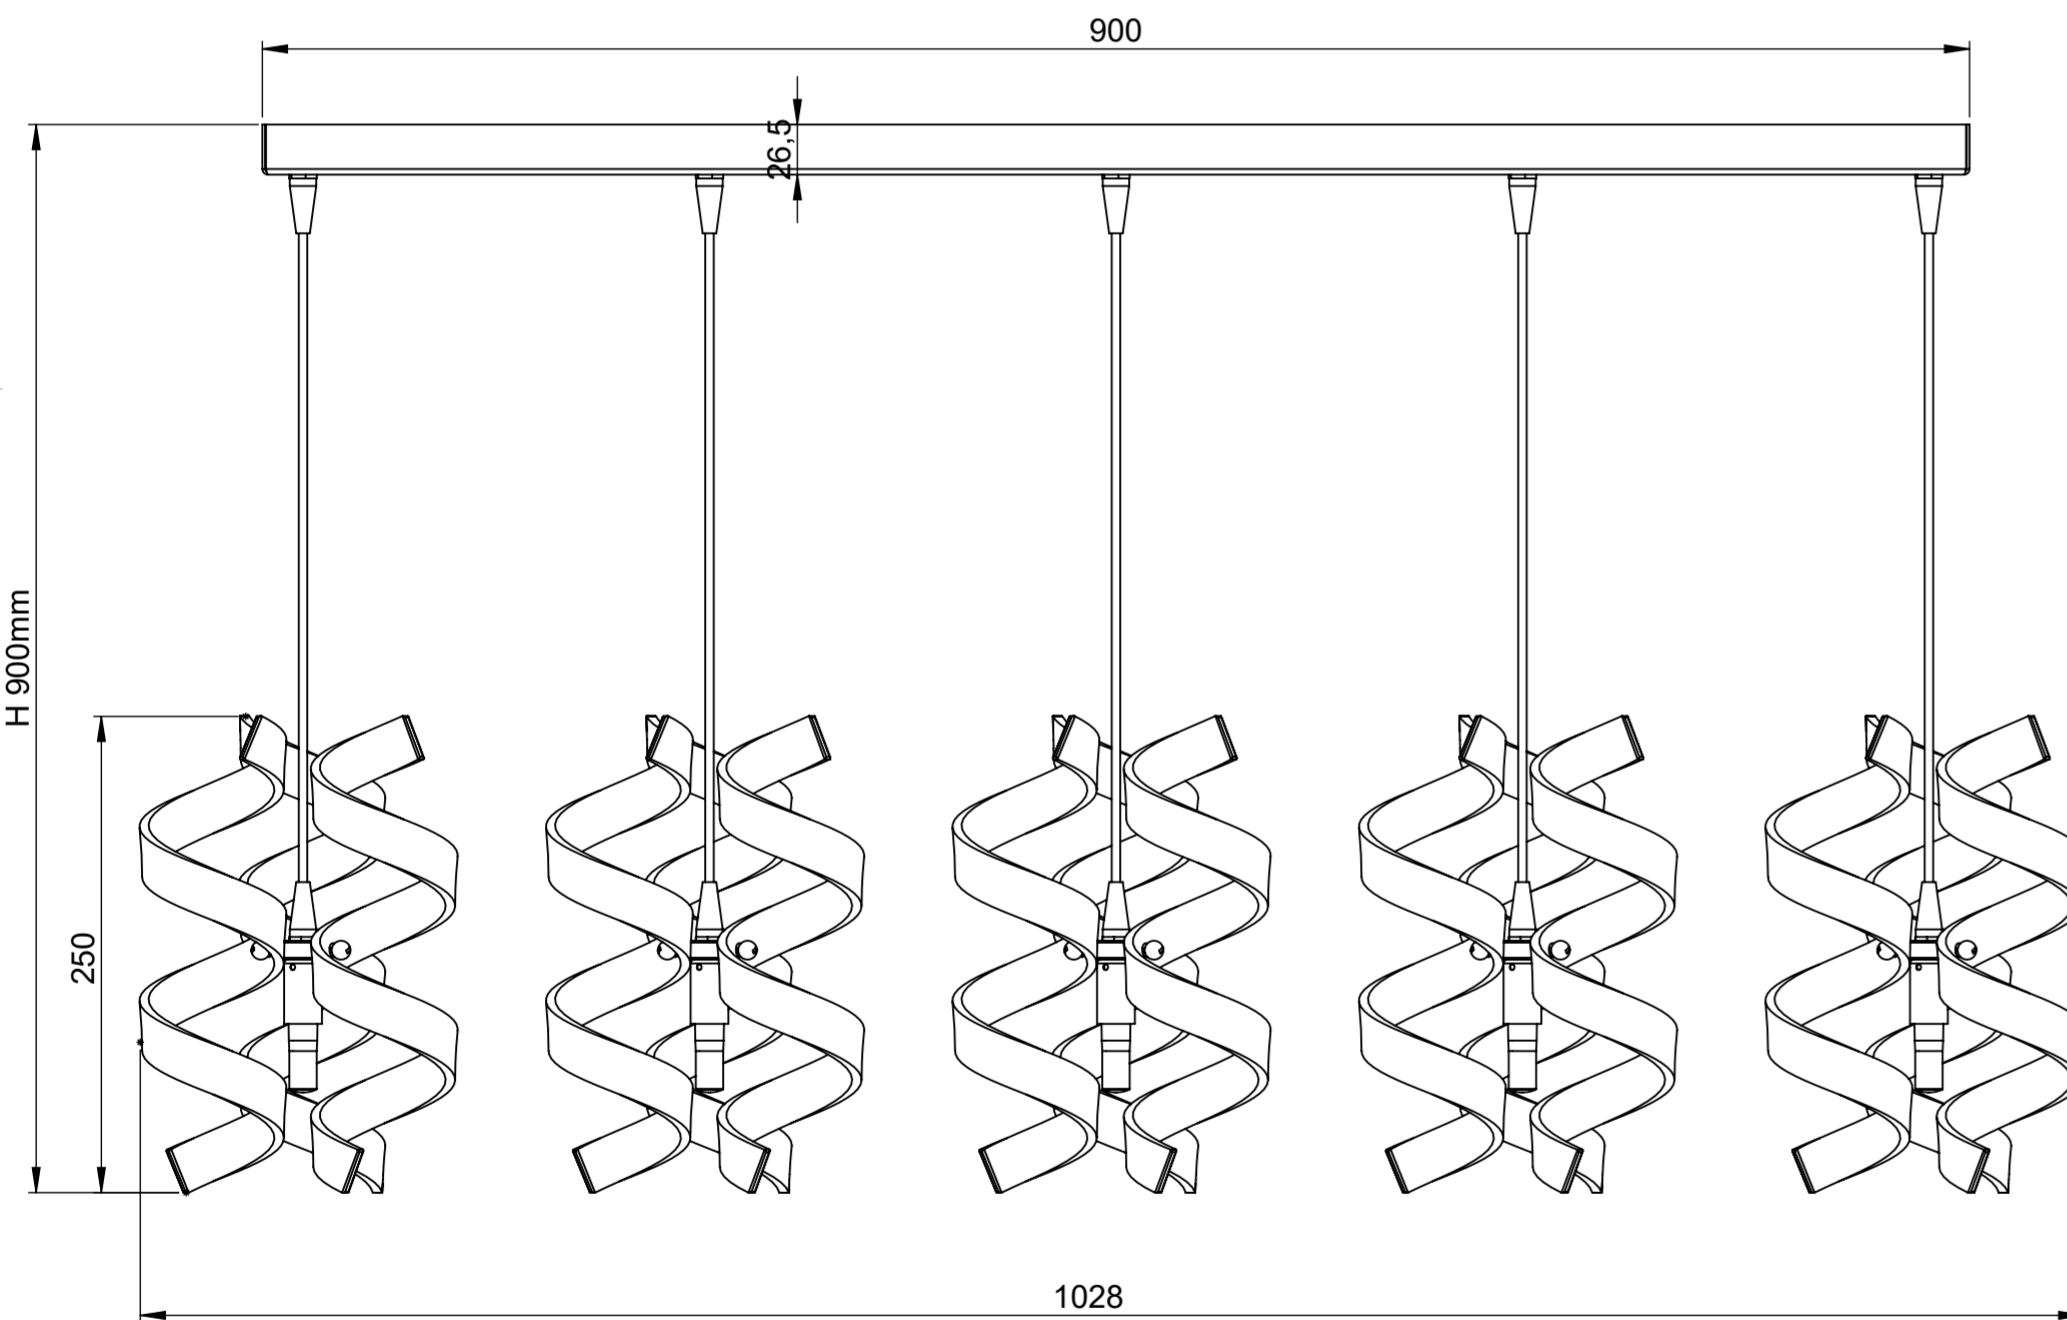

n.5 x max 40W G9
Led compatibile

N.15 riccioli in vetro
cristallo-colorato o
foglia metallo /
N.15 crystal or
coloured or leaf metal
glass element

Struttura in metallo
dorato o cromato /
Gold or Chrome Frame

Peso netto/
Weight Net 4,5Kg
Peso con imballo/
Weight box 5,5Kg
Volume 0,03m³

Cod. Glass color

Cod. Metal

UNLESS OTHERWISE SPECIFIED: DIMENSIONS ARE IN MILLIMETERS SURFACE FINISH: TOLERANCES: LINEAR: ANGULAR:				FINISH:	DEBUR AND BREAK SHARP EDGES	DO NOT SCALE DRAWING	REVISION
DRAWN: cristina				SIGNATURE:	creation DATE: 24/07/2017	save DATE: 28/02/2019	METALLUX LIGHT
CHKD:							TITLE: ASTRO - Sospensione / Hanging Lamp
APPV'D: luigi							DWG NO. 205505-206505
MFG:							A2
G.A. 1					MATERIAL:		SCALE: 1:2
					WEIGHT Kg: 4,5 Netto/Net		SHEET 1 OF 1