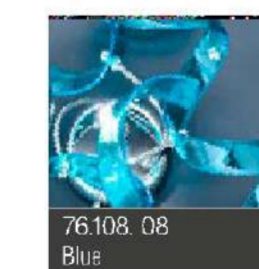

n.5 x max 40W G9
Led compatibile

N.15 riccioli in vetro
cristallo-colorato o
foglia metallo /
N.15 crystal or
coloured or leaf metal
glass element

Struttura in metallo
dorato o cromato /
Gold or Chrome Frame

Peso netto/
Weight Net 4,5Kg
Peso con imballo/
Weight box 5,5Kg
Volume 0,03m³

Cod. Glass color

Cod. Metal

UNLESS OTHERWISE SPECIFIED: DIMENSIONS ARE IN MILLIMETERS SURFACE FINISH: TOLERANCES: LINEAR: ANGULAR:				FINISH:	DEBUR AND BREAK SHARP EDGES	DO NOT SCALE DRAWING	REVISION
DRAWN: cristina				SIGNATURE:	creation DATE: 24/07/2017	save DATE: 28/02/2019	METALLUX LIGHT
CHKD:							TITLE: ASTRO - Sospensione / Hanging Lamp
APPV'D: luigi							DWG NO. 205505-206505
MFG:							A2
G.A. 1					MATERIAL:		SCALE: 1:2
					WEIGHT Kg: 4,5 Netto/Net		SHEET 1 OF 1