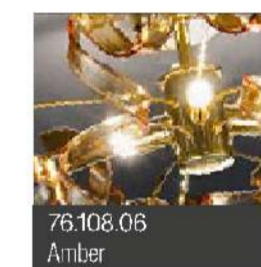

n.5 x max 40W G9
Led compatibile

N.15 riccioli in vetro
cristallo-colorato o
foglia metallo /
N.15 crystal or
coloured or leaf metal
glass element

Struttura in metallo
dorato o cromato /
Gold or Chrome Frame

Peso netto/
Weight Net 4,5Kg
Peso con imballo/
Weight box 5,5Kg
Volume 0,03m³

Cod. Glass color

Cod. Metal

UNLESS OTHERWISE SPECIFIED: DIMENSIONS ARE IN MILLIMETERS SURFACE FINISH: TOLERANCES: LINEAR: ANGULAR:				FINISH:	DEBUR AND BREAK SHARP EDGES	DO NOT SCALE DRAWING	REVISION
DRAWN: cristina				SIGNATURE:	creation DATE: 24/07/2017	save DATE: 28/02/2019	METALLUX LIGHT
CHKD:							TITLE: ASTRO - Sospensione / Hanging Lamp
APPV'D: luigi							DWG NO. 205505-206505
MFG:							A2
G.A. 1					MATERIAL:		SCALE: 1:2
					WEIGHT Kg: 4,5 Netto/Net		SHEET 1 OF 1