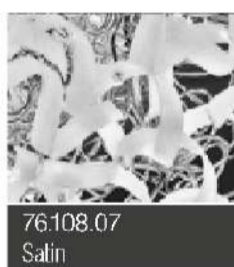

n.5 x max 40W G9
Led compatibile

N.15 riccioli in vetro
cristallo-colorato o
foglia metallo /
N.15 crystal or
coloured or leaf metal
glass element

Struttura in metallo
dorato o cromato /
Gold or Chrome Frame

Peso netto/
Weight Net 4,5Kg
Peso con imballo/
Weight box 5,5Kg
Volume 0,03m³

Cod. Glass color

Cod. Metal

UNLESS OTHERWISE SPECIFIED: DIMENSIONS ARE IN MILLIMETERS SURFACE FINISH: TOLERANCES: LINEAR: ANGULAR:				FINISH:	DEBUR AND BREAK SHARP EDGES	DO NOT SCALE DRAWING	REVISION
DRAWN: cristina				SIGNATURE:	creation DATE: 24/07/2017	save DATE: 28/02/2019	METALLUX LIGHT
CHKD:							TITLE: ASTRO - Sospensione / Hanging Lamp
APPV'D: luigi							DWG NO. 205505-206505
MFG:							A2
G.A. 1					MATERIAL:		SCALE: 1:2
					WEIGHT Kg: 4,5 Netto/Net		SHEET 1 OF 1