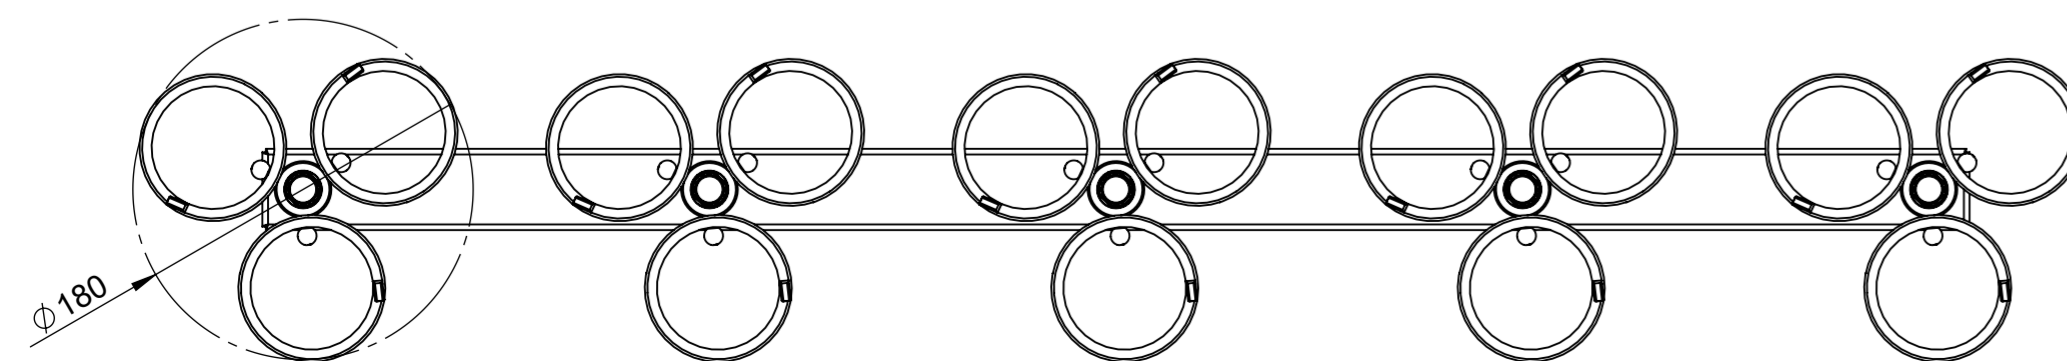

n.5 x max 40W G9
Led compatibile

N.15 riccioli in vetro
cristallo-colorato o
foglia metallo /
N.15 crystal or
coloured or leaf metal
glass element

Struttura in metallo
dorato o cromato /
Gold or Chrome Frame

Peso netto/
Weight Net 4,5Kg
Peso con imballo/
Weight box 5,5Kg
Volume 0,03m³

Cod. Glass color

Cod. Metal

UNLESS OTHERWISE SPECIFIED: DIMENSIONS ARE IN MILLIMETERS SURFACE FINISH: TOLERANCES: LINEAR: ANGULAR:				FINISH:	DEBUR AND BREAK SHARP EDGES	DO NOT SCALE DRAWING	REVISION
DRAWN: cristina				SIGNATURE:	creation DATE: 24/07/2017	save DATE: 28/02/2019	METALLUX LIGHT
CHKD:							TITLE: ASTRO - Sospensione / Hanging Lamp
APPV'D: luigi							DWG NO. 205505-206505
MFG:							A2
G.A. 1					MATERIAL:		SCALE: 1:2
					WEIGHT Kg: 4,5 Netto/Net		SHEET 1 OF 1