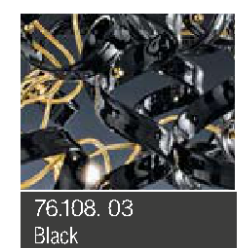

Struttura in metallo dorato o cromato / Gold or Chrome Frame

N.3 riccioli in vetro cristallo-colorato o foglia metallo / N.3 crystal or coloured or leaf metal glass element

1 x max 40W G9 Led compatibile

Peso netto/Weight Net 1,0Kg  
Peso con imballo/Weight Box 1,5Kg  
Volume 0,008m<sup>3</sup>

Cod. Glass color

Cod. Metal

UNLESS OTHERWISE SPECIFIED: DIMENSIONS ARE IN MILLIMETERS SURFACE FINISH: TOLERANCES: LINEAR: ANGULAR:				FINISH:	DEBUR AND BREAK SHARP EDGES	DO NOT SCALE DRAWING	REVISION
<b>METALLUX LIGHT</b>							TITLE:
							ASTRO - Sospensione / Hanging lamp
DRAWN	NAME	SIGNATURE	creation DATE	save DATE	DWG NO.		
CHKD	cristina		13/09/2017	28/02/2019	205511-206511		
APPVD	Iuligi				A2		
MFG					SHEET 1 OF 1		
Q.A	1				WEIGHT Kg:	1,0 Netto/Net	SCALE: 1:2