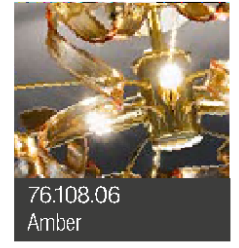

Struttura in metallo dorato o cromato / Gold or Chrome Frame

N.3 riccioli in vetro cristallo-colorato o foglia metallo / N.3 crystal or coloured or leaf metal glass element

1 x max 40W G9 Led compatibile

Peso netto/Weight Net 1,0Kg  
Peso con imballo/Weight Box 1,5Kg  
Volume 0,008m<sup>3</sup>

Cod. Glass color

Cod. Metal

UNLESS OTHERWISE SPECIFIED: DIMENSIONS ARE IN MILLIMETERS SURFACE FINISH: TOLERANCES: LINEAR: ANGULAR:				FINISH:	DEBUR AND BREAK SHARP EDGES	DO NOT SCALE DRAWING	REVISION
<b>METALLUX LIGHT</b>							TITLE:
							ASTRO - Sospensione / Hanging lamp
DRAWN	NAME	SIGNATURE	creation DATE	save DATE	DWG NO.		
CHKD	cristina		13/09/2017	28/02/2019	205511-206511		
APPVD	Iuligi				A2		
MFG					SHEET 1 OF 1		
Q.A	1				WEIGHT Kg:	1,0 Netto/Net	SCALE: 1:2