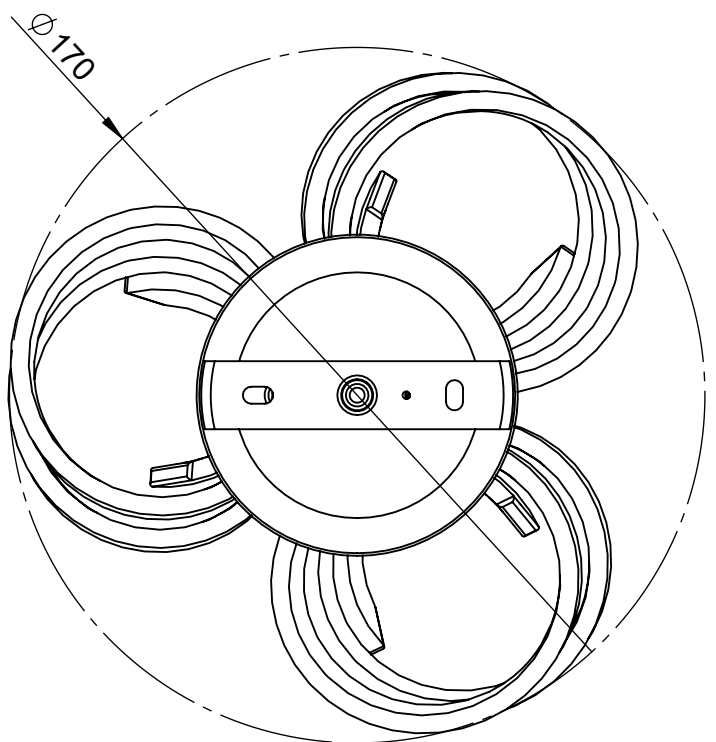

Struttura in metallo dorato o cromato / Gold or Chrome Frame

N.3 riccioli in vetro cristallo-colorato o foglia metallo / N.3 crystal or coloured or leaf metal glass element

1 x max 40W G9 Led compatibile

Peso netto/Weight Net 1,0Kg  
Peso con imballo/Weight Box 1,5Kg  
Volume 0,008m<sup>3</sup>

Cod. Glass color

Cod. Metal

UNLESS OTHERWISE SPECIFIED: DIMENSIONS ARE IN MILLIMETERS SURFACE FINISH: TOLERANCES: LINEAR: ANGULAR:				FINISH:	DEBUR AND BREAK SHARP EDGES	DO NOT SCALE DRAWING	REVISION
<b>METALLUX LIGHT</b>							TITLE:
							ASTRO - Sospensione / Hanging lamp
DRAWN	NAME	SIGNATURE	creation DATE	save DATE	DWG NO.		
CHKD	cristina		13/09/2017	28/02/2019	205511-206511		
APPVD	Iuligi				A2		
MFG					SHEET 1 OF 1		
Q.A	1				WEIGHT Kg:	1,0 Netto/Net	SCALE: 1:2