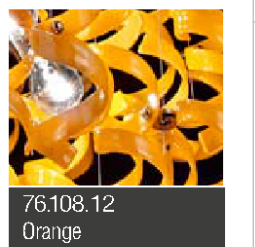

Struttura in metallo dorato o cromato / Gold or Chrome Frame

N.3 riccioli in vetro cristallo-colorato o foglia metallo / N.3 crystal or coloured or leaf metal glass element

1 x max 40W G9 Led compatibile

Peso netto/Weight Net 1,0Kg  
Peso con imballo/Weight Box 1,5Kg  
Volume 0,008m<sup>3</sup>

Cod. Glass color

Cod. Metal

UNLESS OTHERWISE SPECIFIED: DIMENSIONS ARE IN MILLIMETERS SURFACE FINISH: TOLERANCES: LINEAR: ANGULAR:				FINISH:	DEBUR AND BREAK SHARP EDGES	DO NOT SCALE DRAWING	REVISION
<b>METALLUX LIGHT</b>							TITLE:
							ASTRO - Sospensione / Hanging lamp
DRAWN	NAME	SIGNATURE	creation DATE	save DATE	DWG NO.		
CHKD	cristina		13/09/2017	28/02/2019	205511-206511		
APPVD	Iuligi				A2		
MFG					SHEET 1 OF 1		
Q.A	1				WEIGHT Kg:	1,0 Netto/Net	SCALE: 1:2