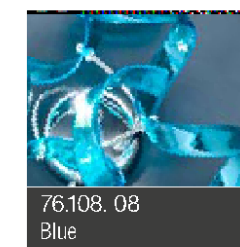

Struttura in metallo dorato o cromato / Gold or Chrome Frame

N.3 riccioli in vetro cristallo-colorato o foglia metallo / N.3 crystal or coloured or leaf metal glass element

1 x max 40W G9 Led compatibile

Peso netto/Weight Net 1,0Kg  
Peso con imballo/Weight Box 1,5Kg  
Volume 0,008m<sup>3</sup>

Cod. Glass color

Cod. Metal

UNLESS OTHERWISE SPECIFIED: DIMENSIONS ARE IN MILLIMETERS SURFACE FINISH: TOLERANCES: LINEAR: ANGULAR:				FINISH:	DEBUR AND BREAK SHARP EDGES	DO NOT SCALE DRAWING	REVISION
<b>METALLUX LIGHT</b>							TITLE:
							ASTRO - Sospensione / Hanging lamp
DRAWN	NAME	SIGNATURE	creation DATE	save DATE	DWG NO.		
CHKD	cristina		13/09/2017	28/02/2019	205511-206511		
APPVD	Iuligi				A2		
MFG					SHEET 1 OF 1		
Q.A	1				WEIGHT Kg:	1,0 Netto/Net	SCALE: 1:2