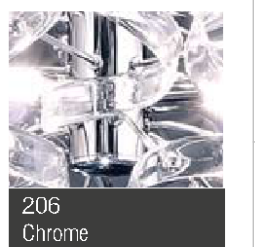

Struttura in metallo dorato o cromato / Gold or Chrome Frame

N.3 riccioli in vetro cristallo-colorato o foglia metallo / N.3 crystal or coloured or leaf metal glass element

1 x max 40W G9 Led compatibile

Peso netto/Weight Net 1,0Kg  
Peso con imballo/Weight Box 1,5Kg  
Volume 0,008m<sup>3</sup>

Cod. Glass color

Cod. Metal

UNLESS OTHERWISE SPECIFIED: DIMENSIONS ARE IN MILLIMETERS SURFACE FINISH: TOLERANCES: LINEAR: ANGULAR:				FINISH:	DEBUR AND BREAK SHARP EDGES	DO NOT SCALE DRAWING	REVISION
<b>METALLUX LIGHT</b>							TITLE:
							ASTRO - Sospensione / Hanging lamp
DRAWN	NAME	SIGNATURE	creation DATE	save DATE	DWG NO.		
CHKD	cristina		13/09/2017	28/02/2019	205511-206511		
APPVD	Iuligi				A2		
MFG					SHEET 1 OF 1		
Q.A	1				WEIGHT Kg:	1,0 Netto/Net	SCALE: 1:2