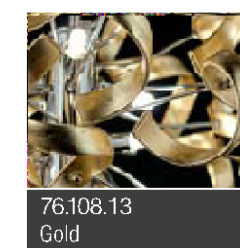

Struttura in metallo dorato o cromato / Gold or Chrome Frame

N.3 riccioli in vetro cristallo-colorato o foglia metallo / N.3 crystal or coloured or leaf metal glass element

1 x max 40W G9 Led compatibile

Peso netto/Weight Net 1,0Kg  
Peso con imballo/Weight Box 1,5Kg  
Volume 0,008m<sup>3</sup>

Cod. Glass color

Cod. Metal

UNLESS OTHERWISE SPECIFIED: DIMENSIONS ARE IN MILLIMETERS SURFACE FINISH: TOLERANCES: LINEAR: ANGULAR:				FINISH:	DEBUR AND BREAK SHARP EDGES	DO NOT SCALE DRAWING	REVISION
<b>METALLUX LIGHT</b>							TITLE:
							ASTRO - Sospensione / Hanging lamp
DRAWN	NAME	SIGNATURE	creation DATE	save DATE	DWG NO.		
CHKD	cristina		13/09/2017	28/02/2019	205511-206511		
APPVD	Iuligi				A2		
MFG					SHEET 1 OF 1		
Q.A	1				WEIGHT Kg:	1,0 Netto/Net	SCALE: 1:2