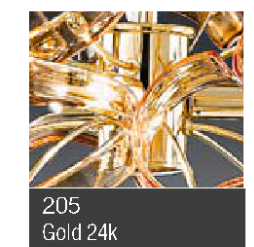

Struttura in metallo dorato o cromato / Gold or Chrome Frame

N.3 riccioli in vetro cristallo-colorato o foglia metallo / N.3 crystal or coloured or leaf metal glass element

1 x max 40W G9 Led compatibile

Peso netto/Weight Net 1,0Kg  
Peso con imballo/Weight Box 1,5Kg  
Volume 0,008m<sup>3</sup>

Cod. Glass color

Cod. Metal

UNLESS OTHERWISE SPECIFIED: DIMENSIONS ARE IN MILLIMETERS SURFACE FINISH: TOLERANCES: LINEAR: ANGULAR:				FINISH:	DEBUR AND BREAK SHARP EDGES	DO NOT SCALE DRAWING	REVISION
<b>METALLUX LIGHT</b>							TITLE:
							ASTRO - Sospensione / Hanging lamp
DRAWN	NAME	SIGNATURE	creation DATE	save DATE	DWG NO.		
CHKD	cristina		13/09/2017	28/02/2019	205511-206511		
APPVD	Iuligi				A2		
MFG					SHEET 1 OF 1		
Q.A	1				WEIGHT Kg:	1,0 Netto/Net	SCALE: 1:2