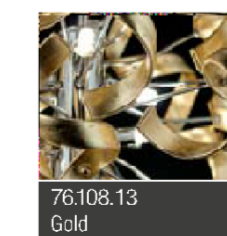

Cod. Glass color

Cod. Metal

Peso netto/
Weight Net 8,0Kg
Peso con imballo/
Weight box 10,0Kg
Volume 0,16m³

UNLESS OTHERWISE SPECIFIED: DIMENSIONS ARE IN MILLIMETERS SURFACE FINISH: TOLERANCES: LINEAR: ANGULAR:				FINISH:		DEBUR AND BREAK SHARP EDGES		DO NOT SCALE DRAWING		REVISION	
DRAWN: CHK'D: APPV'D: MFG:				NAME: SIGNATURE:		creation DATE:		save DATE:		TITLE: METALLUX LIGHT	
G.A. 1						13/09/2013 28/02/2019				ASTRO - Sospensione / Hanging Lamp	
						MATERIAL:		DWG NO.		A2	
						WEIGHT Kg: 8,0 Netto/Net		SCALE: 1:10		SHEET 1 OF 1	
								205520-206520			