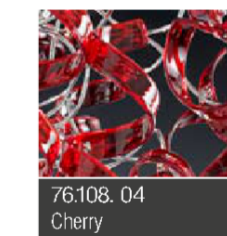

Cod. Glass color

Cod. Metal

Peso netto/
Weight Net 8,0Kg
Peso con imballo/
Weight box 10,0Kg
Volume 0,16m³

UNLESS OTHERWISE SPECIFIED: DIMENSIONS ARE IN MILLIMETERS SURFACE FINISH: TOLERANCES: LINEAR: ANGULAR:				FINISH:		DEBUR AND BREAK SHARP EDGES		DO NOT SCALE DRAWING		REVISION	
DRAWN: CHK'D: APPV'D: MFG:				NAME: SIGNATURE:		creation DATE:		save DATE:		TITLE: METALLUX LIGHT	
G.A. 1						13/09/2013 28/02/2019				ASTRO - Sospensione / Hanging Lamp	
						MATERIAL:		DWG NO.		A2	
						WEIGHT Kg: 8,0 Netto/Net		SCALE: 1:10		SHEET 1 OF 1	
								205520-206520			