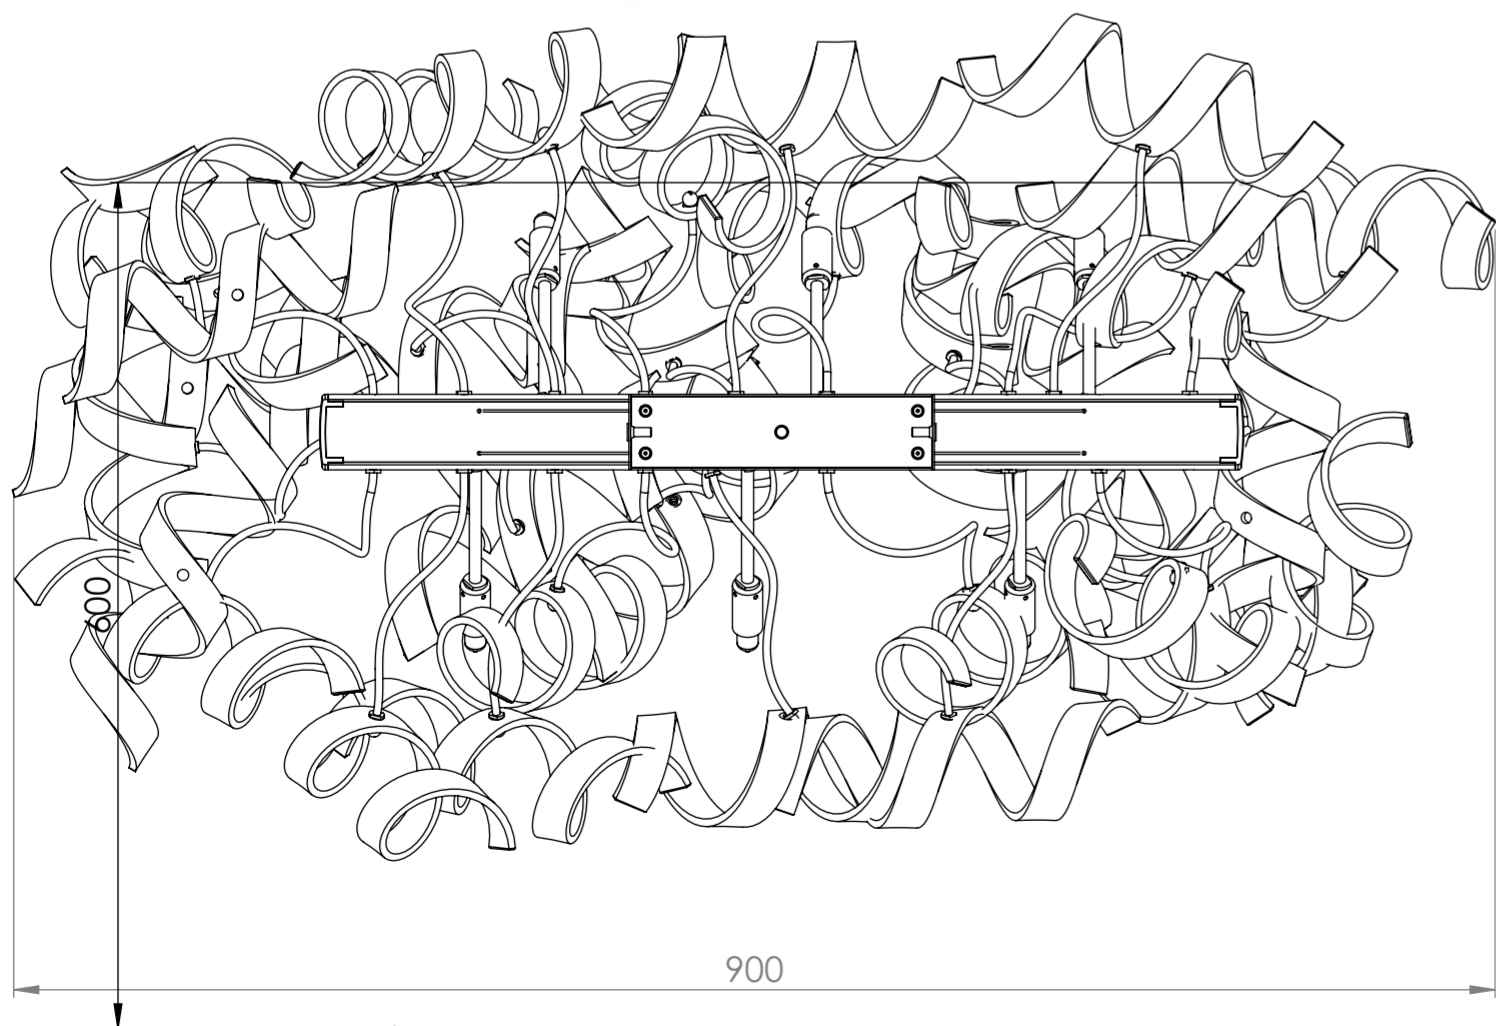

Cod. Glass color

Cod. Metal

Peso netto/
Weight Net 8,0Kg
Peso con imballo/
Weight box 10,0Kg
Volume 0,16m³

UNLESS OTHERWISE SPECIFIED: DIMENSIONS ARE IN MILLIMETERS SURFACE FINISH: TOLERANCES: LINEAR: ANGULAR:				FINISH:		DEBUR AND BREAK SHARP EDGES		DO NOT SCALE DRAWING		REVISION	
DRAWN: CHK'D: APPV'D: MFG:				NAME: SIGNATURE:		creation DATE:		save DATE:		TITLE: METALLUX LIGHT	
G.A. 1						13/09/2013 28/02/2019				ASTRO - Sospensione / Hanging Lamp	
						MATERIAL:		DWG NO.		A2	
						WEIGHT Kg: 8,0 Netto/Net		SCALE: 1:10		SHEET 1 OF 1	
								205520-206520			