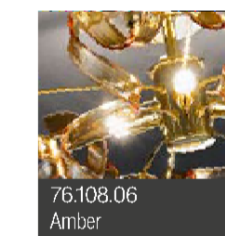

Cod. Glass color

Cod. Metal

Peso netto/
Weight Net 8,0Kg
Peso con imballo/
Weight box 10,0Kg
Volume 0,16m³

UNLESS OTHERWISE SPECIFIED: DIMENSIONS ARE IN MILLIMETERS SURFACE FINISH: TOLERANCES: LINEAR: ANGULAR:				FINISH:		DEBUR AND BREAK SHARP EDGES		DO NOT SCALE DRAWING		REVISION	
DRAWN: CHK'D: APPV'D: MFG:				NAME: SIGNATURE:		creation DATE:		save DATE:		TITLE: METALLUX LIGHT	
G.A. 1						13/09/2013 28/02/2019				ASTRO - Sospensione / Hanging Lamp	
						MATERIAL:		DWG NO.		A2	
						WEIGHT Kg: 8,0 Netto/Net		SCALE: 1:10		SHEET 1 OF 1	
								205520-206520			