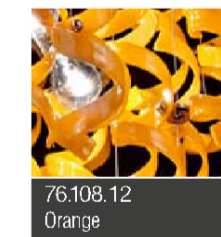

Cod. Glass color

Cod. Metal

Peso netto/
Weight Net 8,0Kg
Peso con imballo/
Weight box 10,0Kg
Volume 0,16m³

UNLESS OTHERWISE SPECIFIED: DIMENSIONS ARE IN MILLIMETERS SURFACE FINISH: TOLERANCES: LINEAR: ANGULAR:				FINISH:		DEBUR AND BREAK SHARP EDGES		DO NOT SCALE DRAWING		REVISION	
DRAWN: CHK'D: APPV'D: MFG:				NAME: SIGNATURE:		creation DATE:		save DATE:		TITLE: METALLUX LIGHT	
G.A. 1						13/09/2013 28/02/2019				ASTRO - Sospensione / Hanging Lamp	
						MATERIAL:		DWG NO.		A2	
						WEIGHT Kg: 8,0 Netto/Net		SCALE: 1:10		SHEET 1 OF 1	
								205520-206520			