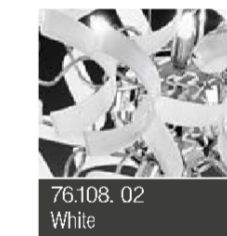

Cod. Glass color

Cod. Metal

Peso netto/
Weight Net 8,0Kg
Peso con imballo/
Weight box 10,0Kg
Volume 0,16m³

UNLESS OTHERWISE SPECIFIED: DIMENSIONS ARE IN MILLIMETERS SURFACE FINISH: TOLERANCES: LINEAR: ANGULAR:				FINISH:		DEBUR AND BREAK SHARP EDGES		DO NOT SCALE DRAWING		REVISION	
DRAWN: CHK'D: APPV'D: MFG:				NAME: SIGNATURE:		creation DATE:		save DATE:		TITLE: METALLUX LIGHT	
G.A. 1						13/09/2013 28/02/2019				ASTRO - Sospensione / Hanging Lamp	
						MATERIAL:		DWG NO.		A2	
						WEIGHT Kg: 8,0 Netto/Net		SCALE: 1:10		SHEET 1 OF 1	
								205520-206520			