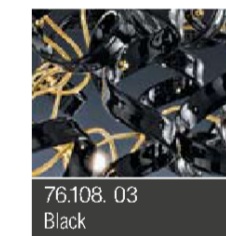

Cod. Glass color

Cod. Metal

Peso netto/
Weight Net 8,0Kg
Peso con imballo/
Weight box 10,0Kg
Volume 0,16m³

UNLESS OTHERWISE SPECIFIED: DIMENSIONS ARE IN MILLIMETERS SURFACE FINISH: TOLERANCES: LINEAR: ANGULAR:				FINISH:		DEBUR AND BREAK SHARP EDGES		DO NOT SCALE DRAWING		REVISION	
DRAWN: CHK'D: APPV'D: MFG:				NAME: SIGNATURE:		creation DATE:		save DATE:		TITLE: METALLUX LIGHT	
G.A. 1						13/09/2013 28/02/2019				ASTRO - Sospensione / Hanging Lamp	
						MATERIAL:		DWG NO.		A2	
						WEIGHT Kg: 8,0 Netto/Net		SCALE: 1:10		SHEET 1 OF 1	
								205520-206520			