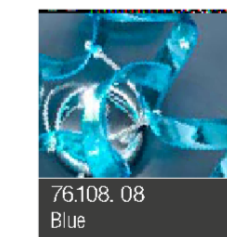

Cod. Glass color

Cod. Metal

Peso netto/
Weight Net 8,0Kg
Peso con imballo/
Weight box 10,0Kg
Volume 0,16m³

UNLESS OTHERWISE SPECIFIED: DIMENSIONS ARE IN MILLIMETERS SURFACE FINISH: TOLERANCES: LINEAR: ANGULAR:				FINISH:		DEBUR AND BREAK SHARP EDGES		DO NOT SCALE DRAWING		REVISION	
DRAWN: CHK'D: APPV'D: MFG:				NAME: SIGNATURE:		creation DATE:		save DATE:		TITLE: METALLUX LIGHT	
G.A. 1						13/09/2013 28/02/2019				ASTRO - Sospensione / Hanging Lamp	
						MATERIAL:		DWG NO.		A2	
						WEIGHT Kg: 8,0 Netto/Net		SCALE: 1:10		SHEET 1 OF 1	
								205520-206520			