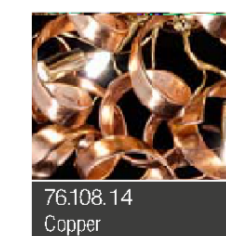

Cod. Glass color

Cod. Metal

Peso netto/
Weight Net 8,0Kg
Peso con imballo/
Weight box 10,0Kg
Volume 0,16m³

UNLESS OTHERWISE SPECIFIED: DIMENSIONS ARE IN MILLIMETERS SURFACE FINISH: TOLERANCES: LINEAR: ANGULAR:				FINISH:		DEBUR AND BREAK SHARP EDGES		DO NOT SCALE DRAWING		REVISION	
DRAWN: CHK'D: APPV'D: MFG:				NAME: SIGNATURE:		creation DATE:		save DATE:		TITLE: METALLUX LIGHT	
G.A. 1						13/09/2013 28/02/2019				ASTRO - Sospensione / Hanging Lamp	
						MATERIAL:		DWG NO.		A2	
						WEIGHT Kg: 8,0 Netto/Net		SCALE: 1:10		SHEET 1 OF 1	
								205520-206520			