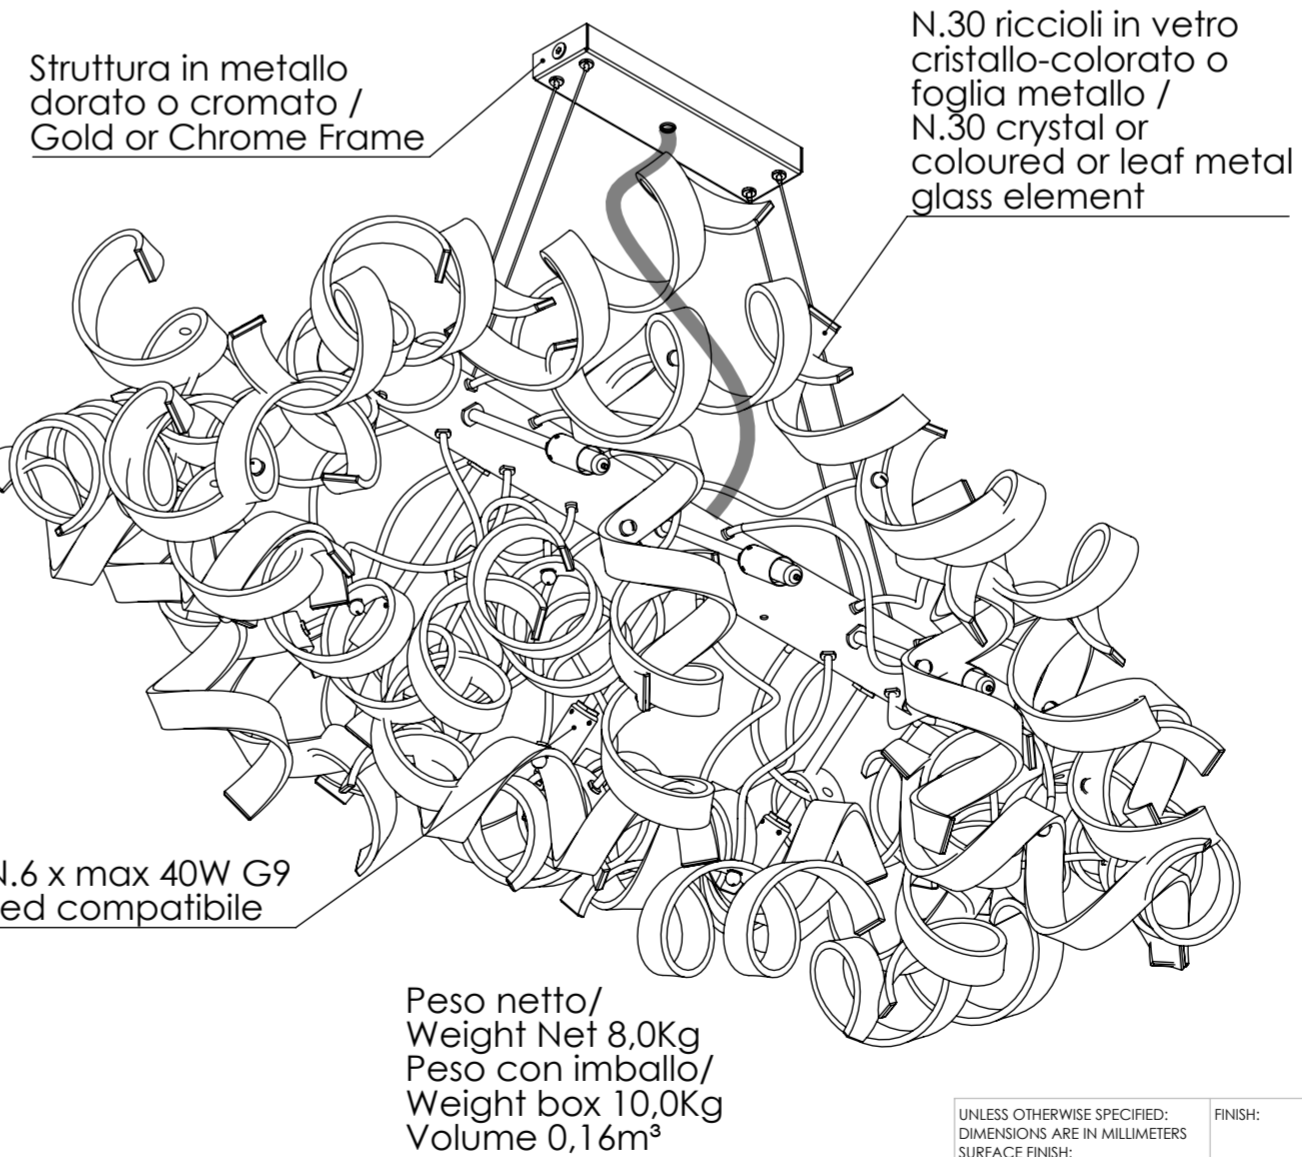

Cod. Glass color

Cod. Metal

Peso netto/
Weight Net 8,0Kg
Peso con imballo/
Weight box 10,0Kg
Volume 0,16m³

UNLESS OTHERWISE SPECIFIED: DIMENSIONS ARE IN MILLIMETERS SURFACE FINISH: TOLERANCES: LINEAR: ANGULAR:				FINISH:		DEBUR AND BREAK SHARP EDGES		DO NOT SCALE DRAWING		REVISION	
DRAWN: CHK'D: APPV'D: MFG:				NAME: SIGNATURE:		creation DATE:		save DATE:		TITLE: METALLUX LIGHT	
G.A. 1						13/09/2013 28/02/2019				ASTRO - Sospensione / Hanging Lamp	
						MATERIAL:		DWG NO.		A2	
						WEIGHT Kg: 8,0 Netto/Net		SCALE: 1:10		SHEET 1 OF 1	
								205520-206520			