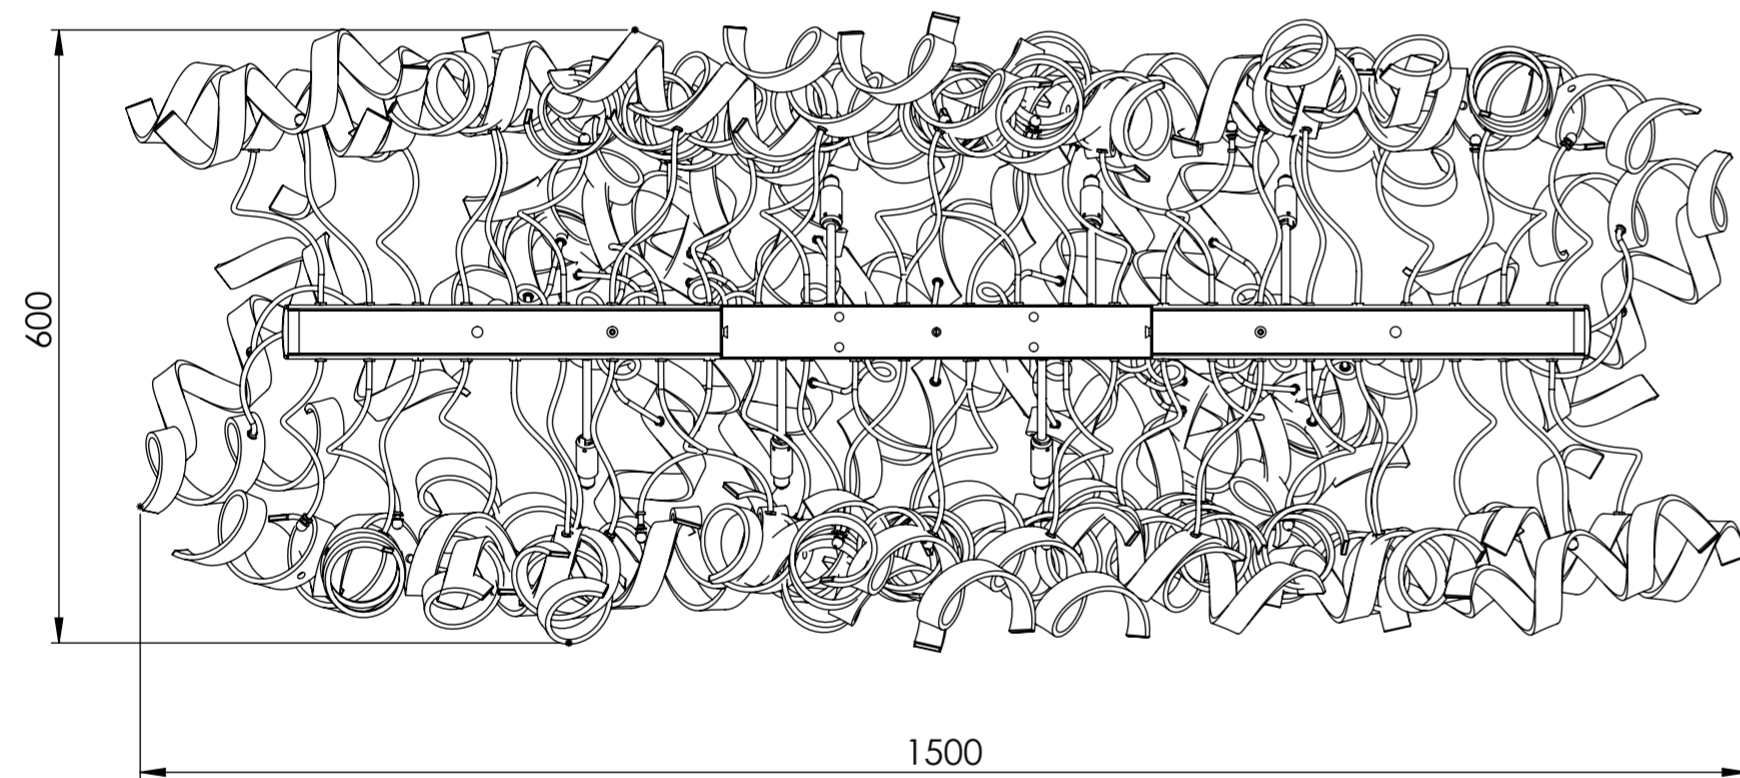

Cod. Glass color

Cod. Metal

Peso netto/
Weight Net 13,0Kg
Peso con imballo/
Weight box 16,0Kg
Volume 0,25m³

UNLESS OTHERWISE SPECIFIED: DIMENSIONS ARE IN MILLIMETERS SURFACE FINISH: TOLERANCES: LINEAR: ANGULAR:				FINISH:	DEBUR AND BREAK SHARP EDGES	DO NOT SCALE DRAWING	REVISION
						METALLUX LIGHT	
DRAWN:	NAME	SIGNATURE	creation DATE	save DATE	TITLE:		
CHK'D:	cristina		05/11/2015	28/02/2019	ASTRO - Sospensione / Hanging Lamp		
APP'VD:	Luigi				DWG NO.		
MFG:					205540-206540		
Q.A.	1				A2		
				MATERIAL:	SCALE:1:10		
				WEIGHT Kg:	13,0 Netto/Net		SHEET 1 OF 1