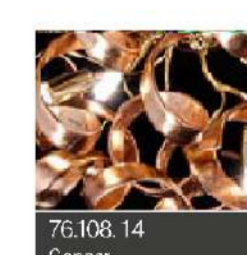

Cod. Glass color

Cod. Metal

Peso netto/
Weight Net 13,0Kg
Peso con imballo/
Weight box 16,0Kg
Volume 0,25m³

UNLESS OTHERWISE SPECIFIED: DIMENSIONS ARE IN MILLIMETERS SURFACE FINISH: TOLERANCES: LINEAR: ANGULAR:				FINISH:	DEBUR AND BREAK SHARP EDGES	DO NOT SCALE DRAWING	REVISION
						METALLUX LIGHT	
DRAWN:	NAME	SIGNATURE	creation DATE	save DATE	TITLE:		
CHK'D:	cristina		05/11/2015	28/02/2019	ASTRO - Sospensione / Hanging Lamp		
APP'VD:	Luigi				DWG NO.		
MFG:					205540-206540		
Q.A.	1				A2		
				MATERIAL:	SCALE:1:10		
				WEIGHT Kg:	13,0 Netto/Net		SHEET 1 OF 1