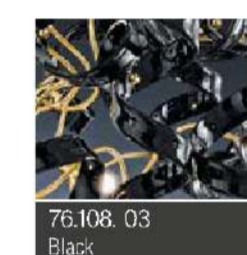

Cod. Glass color

Cod. Metal

Peso netto/
Weight Net 13,0Kg
Peso con imballo/
Weight box 16,0Kg
Volume 0,25m³

UNLESS OTHERWISE SPECIFIED: DIMENSIONS ARE IN MILLIMETERS SURFACE FINISH: TOLERANCES: LINEAR: ANGULAR:				FINISH:	DEBUR AND BREAK SHARP EDGES	DO NOT SCALE DRAWING	REVISION
						METALLUX LIGHT	
DRAWN:	NAME	SIGNATURE	creation DATE	save DATE	TITLE:		
CHK'D:	cristina		05/11/2015	28/02/2019	ASTRO - Sospensione / Hanging Lamp		
APP'VD:	Luigi				DWG NO.		
MFG:					205540-206540		
Q.A.	1				A2		
				MATERIAL:	SCALE:1:10		
				WEIGHT Kg:	13,0 Netto/Net		SHEET 1 OF 1