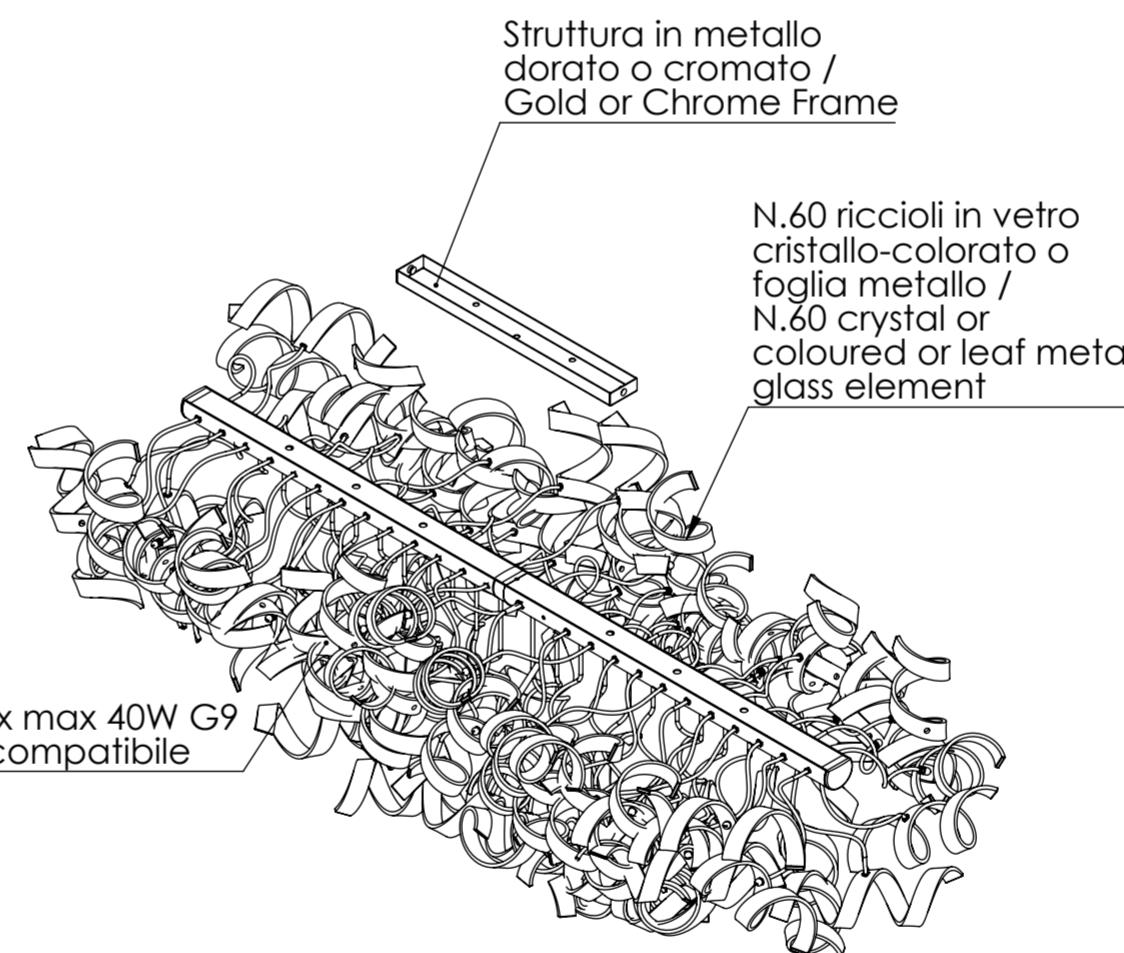

Cod. Glass color

Cod. Metal

Peso netto/
Weight Net 13,0Kg
Peso con imballo/
Weight box 16,0Kg
Volume 0,25m³

UNLESS OTHERWISE SPECIFIED: DIMENSIONS ARE IN MILLIMETERS SURFACE FINISH: TOLERANCES: LINEAR: ANGULAR:				FINISH:	DEBUR AND BREAK SHARP EDGES	DO NOT SCALE DRAWING	REVISION
						METALLUX LIGHT	
DRAWN:	NAME	SIGNATURE	creation DATE	save DATE	TITLE:		
CHK'D:	cristina		05/11/2015	28/02/2019	ASTRO - Sospensione / Hanging Lamp		
APP'VD:	Luigi				DWG NO.		
MFG:					205540-206540		
Q.A.	1				A2		
				MATERIAL:	SCALE:1:10		
				WEIGHT Kg:	13,0 Netto/Net		SHEET 1 OF 1