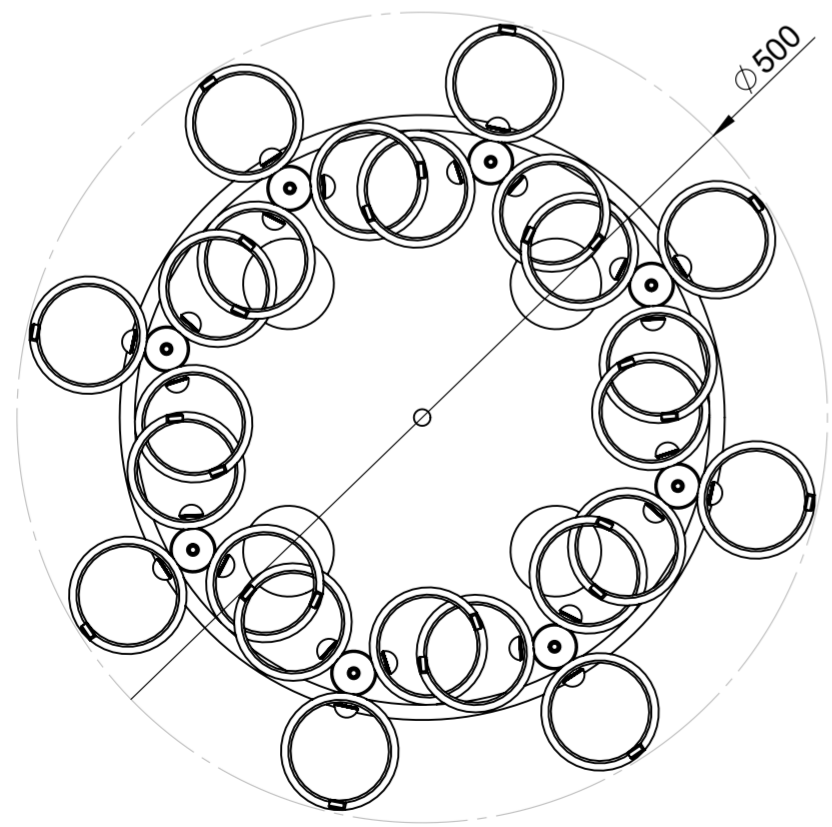

Cod. Glass color

Cod. Metal

 76.108.01 Crystal	 205 Gold 24k	 206 Chrome
 76.108.02 White	 76.108.03 Black	
 76.108.04 Cherry	 76.108.05 Lilla	 76.108.06 Amber
 76.108.07 Satin		
 76.108.08 Blue	 76.108.09 Yellow	 76.108.11 Magenta
 76.108.12 Orange		
 76.108.13 Gold	 76.108.14 Copper	 76.108.15 Silver

UNLESS OTHERWISE SPECIFIED: DIMENSIONS ARE IN MILLIMETERS SURFACE FINISH: TOLERANCES: LINEAR: ANGULAR:				FINISH:		DEBUR AND BREAK SHARP EDGES		DO NOT SCALE DRAWING		REVISION	
								METALLUX LIGHT			
DRAWN: cristino				SIGNATURE:		creation DATE: 19/09/2017		save DATE: 28/02/2019		TITLE: ASTRO - Sospensione / Hanging lamp	
CHK'D:				APPV'D: luigi		MFG:		Q.A. 1		MATERIAL:	
								DWG NO. 205625-206625		A2	
						WEIGHT Kg: 11,0 Netto/Net		SCALE:1:5		SHEET 1 OF 1	