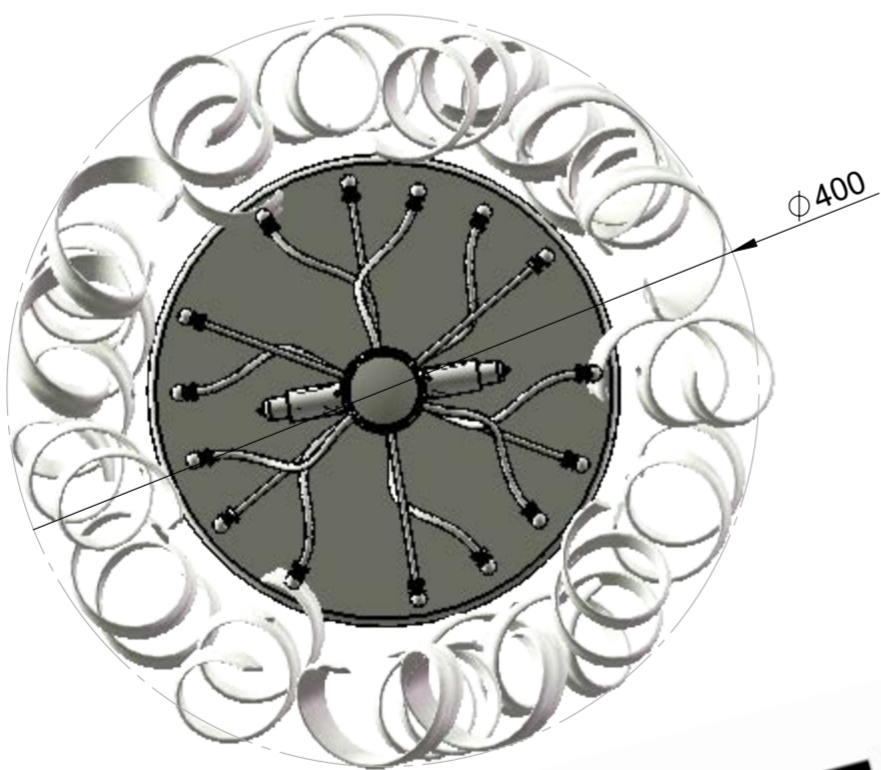

N.10 x MAX 40W G9
Led compatible

N.60 riccioli in vetro
cristallo-colorato o
foglia metallo /
N.60 crystal or
coloured or leaf metal
glass element

Struttura in metallo
dorato o cromato /
Gold or Chrome Frame

Peso netto/
Weight Net 24,0Kg
Peso con imballo/
Weight box 27,0Kg
Volume 0,38m³

Cod. Glass color

Cod. Metal

UNLESS OTHERWISE SPECIFIED: DIMENSIONS ARE IN MILLIMETERS SURFACE FINISH: TOLERANCES: LINEAR: ANGULAR:				FINISH:		DEBUR AND BREAK SHARP EDGES		DO NOT SCALE DRAWING		REVISION			
								METALLUX LIGHT		TITLE:			
										ASTRO - Terra / Floor Lamp		DWG NO.	
DRAWN		cristina		SIGNATURE		creation DATE		13/09/2017		save DATE		05/03/2019	
CHKD													
APPVD		luigi											
MFG													
Q.A		1											
						MATERIAL:							
						WEIGHT Kg:		24,0 Netto/Net		SCALE: 1:5		SHEET 1 OF 1	