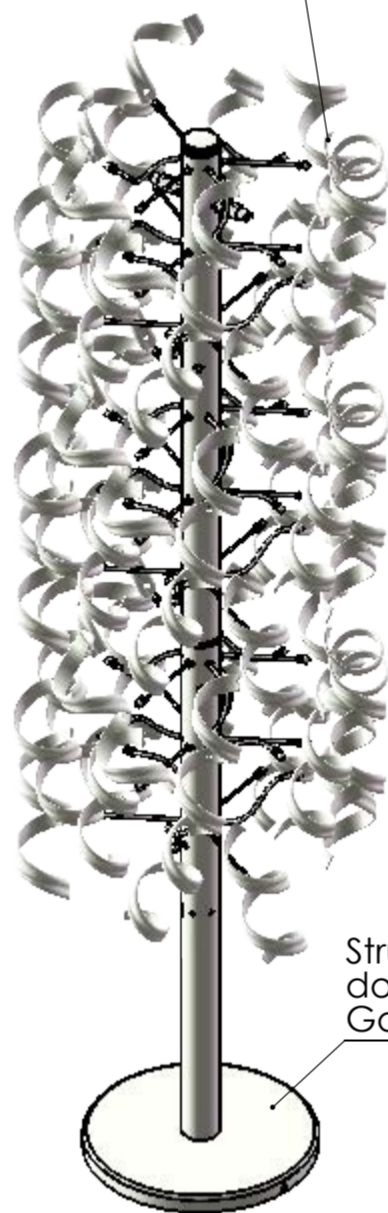

N.10 x MAX 40W G9
Led compatible

N.60 riccioli in vetro
cristallo-colorato o
foglia metallo /
N.60 crystal or
coloured or leaf metal
glass element

Struttura in metallo
dorato o cromato /
Gold or Chrome Frame

Peso netto/
Weight Net 24,0Kg
Peso con imballo/
Weight box 27,0Kg
Volume 0,38m³

Cod. Glass color

Cod. Metal

UNLESS OTHERWISE SPECIFIED: DIMENSIONS ARE IN MILLIMETERS SURFACE FINISH: TOLERANCES: LINEAR: ANGULAR:				FINISH:		DEBUR AND BREAK SHARP EDGES		DO NOT SCALE DRAWING		REVISION			
								METALLUX LIGHT		TITLE:			
										ASTRO - Terra / Floor Lamp		DWG NO.	
DRAWN		cristina		SIGNATURE		creation DATE		13/09/2017		save DATE		05/03/2019	
CHKD													
APPVD		luigi											
MFG													
Q.A		1											
						MATERIAL:							
						WEIGHT Kg:		24,0 Netto/Net		SCALE: 1:5		SHEET 1 OF 1	